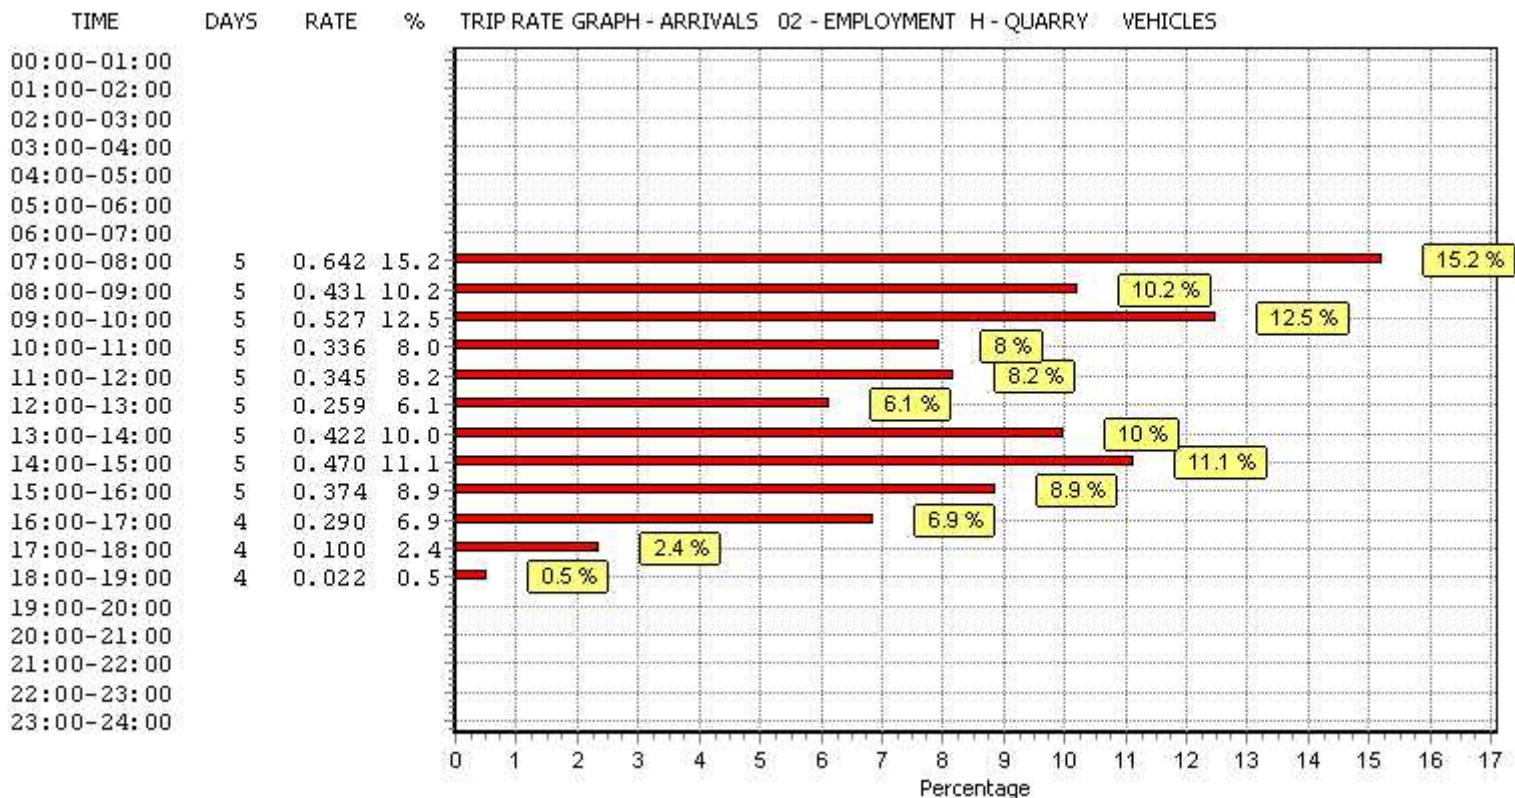

Appendix 14.A – TRICS Output

TRIP RATE GRAPH - DEPARTURES 02 - EMPLOYMENT H - QUARRY VEHICLES