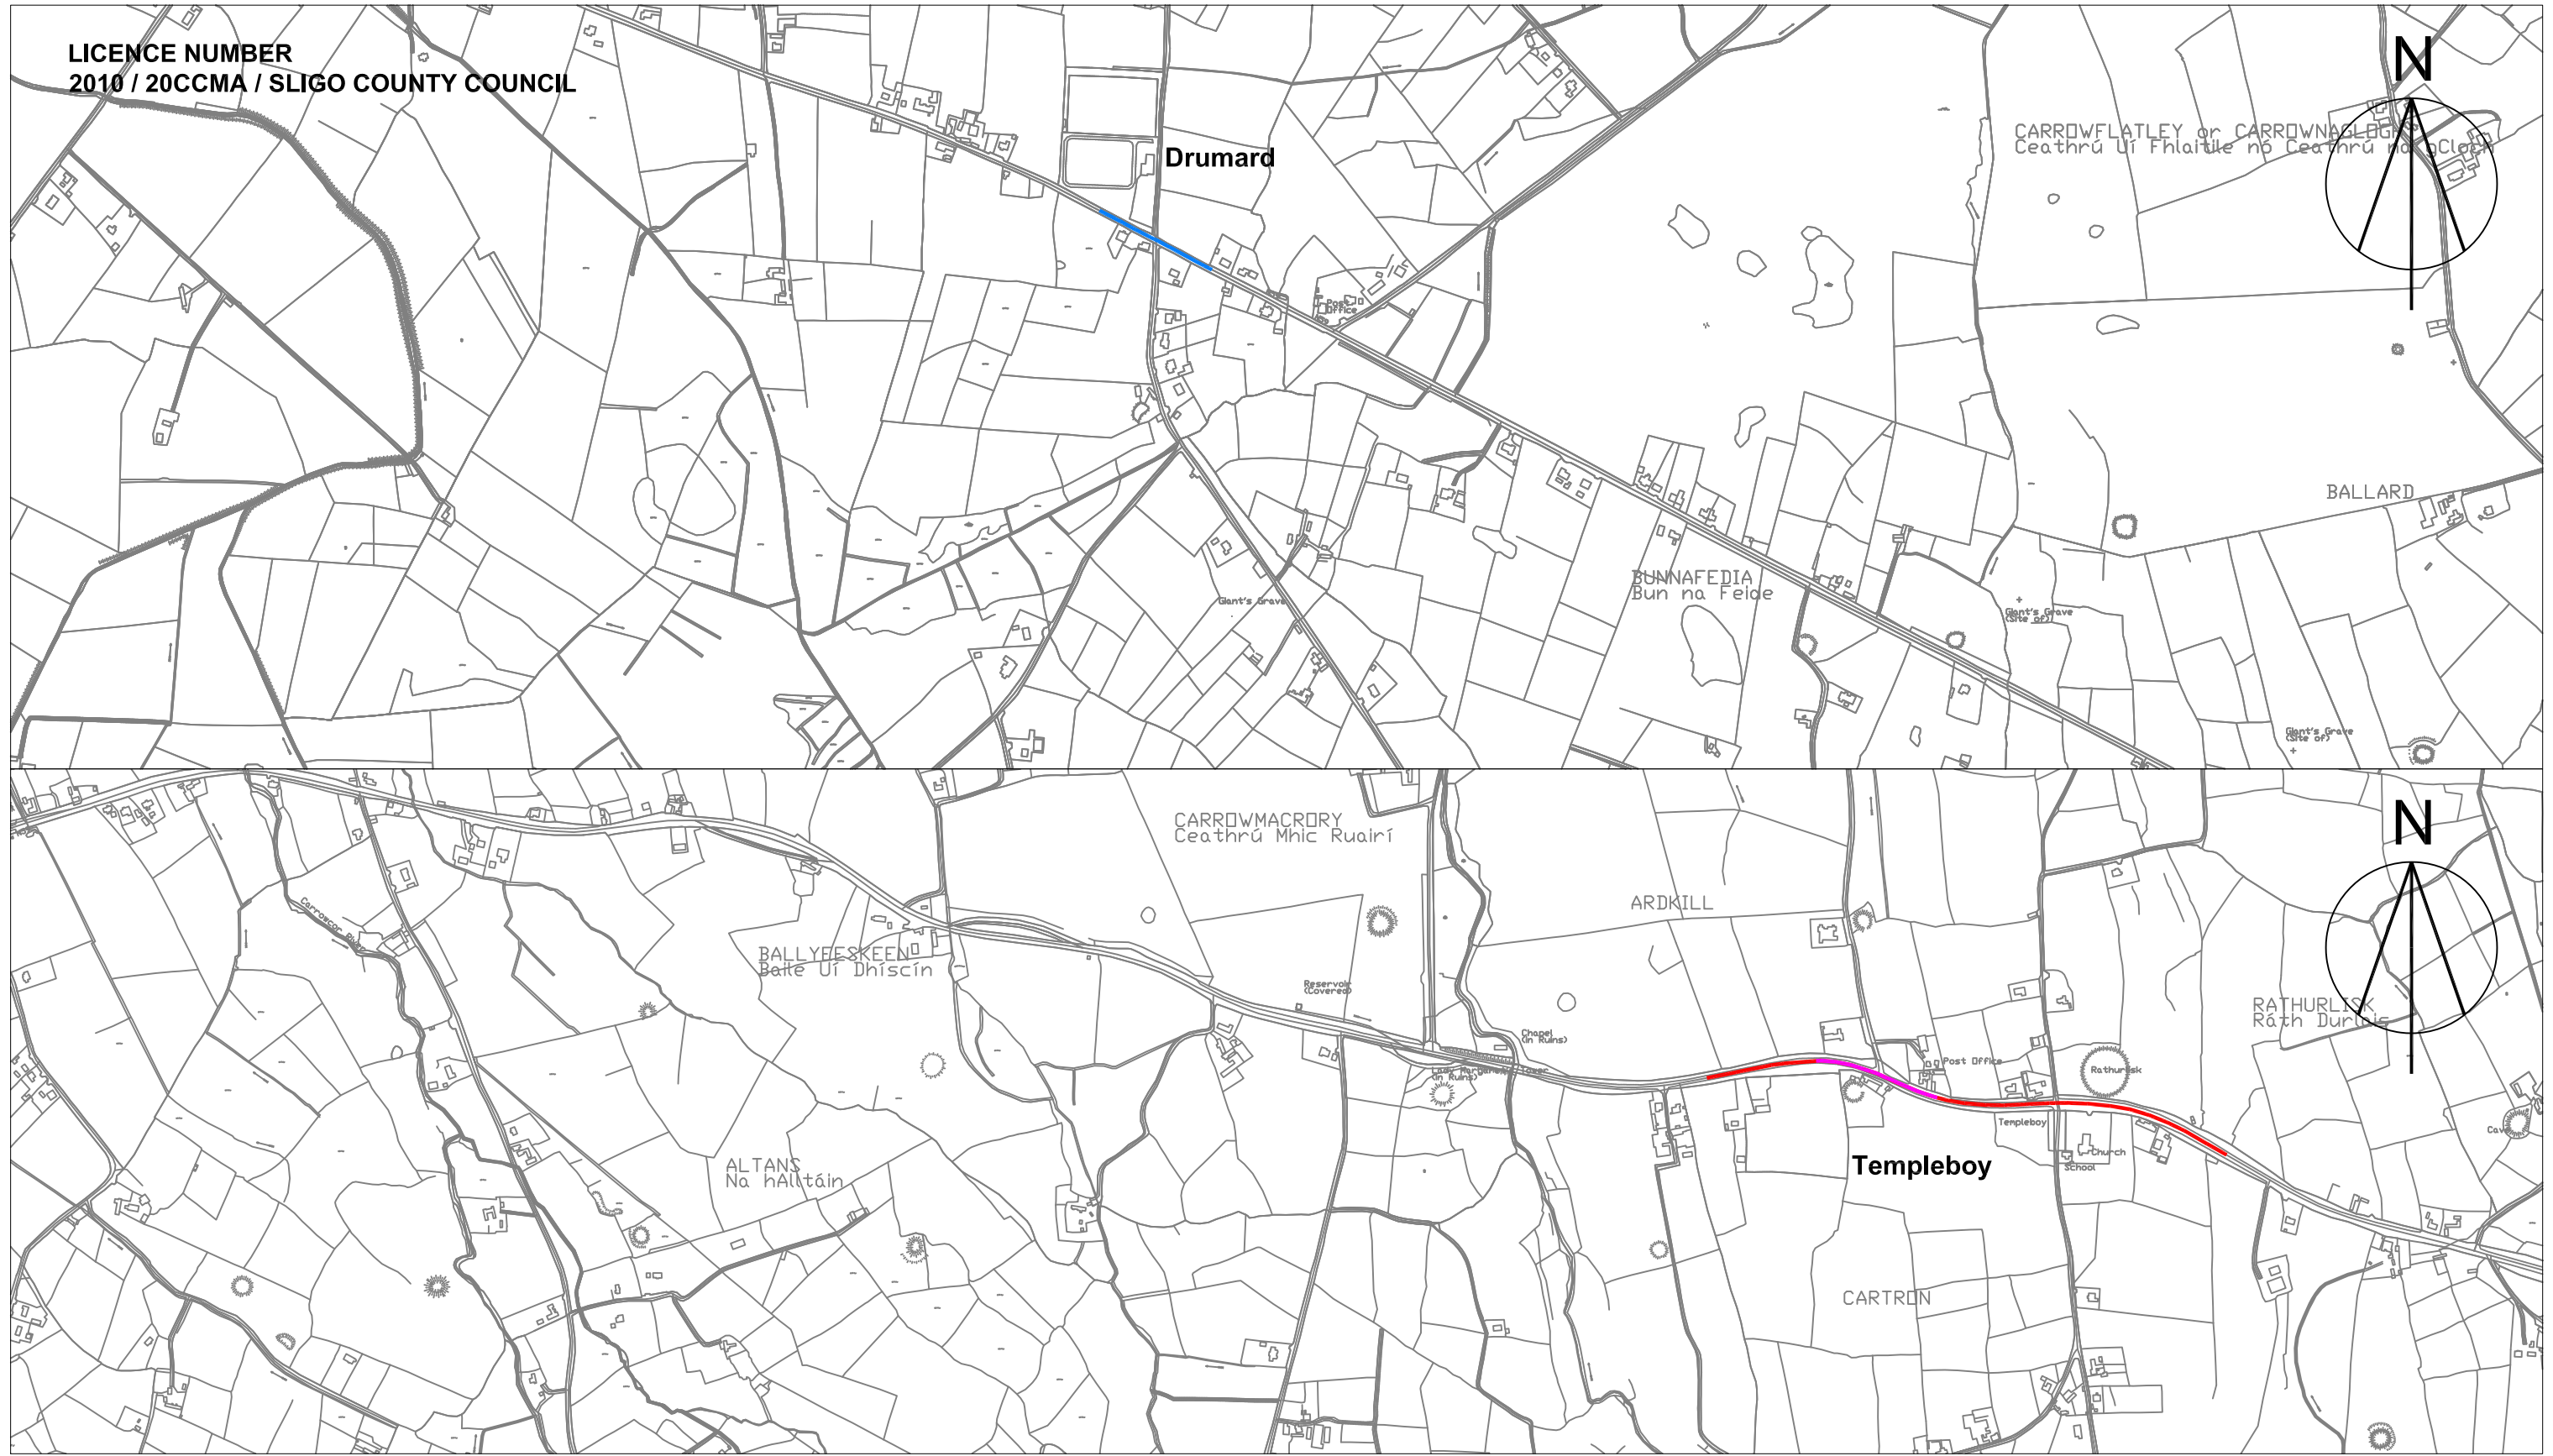

LICENCE NUMBER
2010 / 20CCMA / SLIGO COUNTY COUNCIL

Legend

- 30 Km/h
- 30 Km/h Slow Zone
- 50 Km/h
- 60 Km/h
- 80 Km/h
- 100 Km/h

Please Note:-

This display map shows "Special Speed Limits" (those specified in bye-laws) only. Default Speed Limits as specified in Sections 5 to 8 of the Road Traffic Act 2004 are as follows:-
 Motorways = 120Km/h
 National Roads = 100Km/h
 Regional Roads = 80 Km/h
 Local Roads = 80 Km/h

Road Traffic (Special Speed Limits) Bye-Laws 2019

Bye-Law Ref:
2.1.20, 3.16.

<i>Location:</i> Drumard/Templeboy	<i>Date:</i> August 2019
<i>Scales (@A3)</i> 1/10,000	<i>Drawn</i> E Brennan
<i>Checked</i> T Brennan	<i>Drawing No.:</i> SSL/2019/236