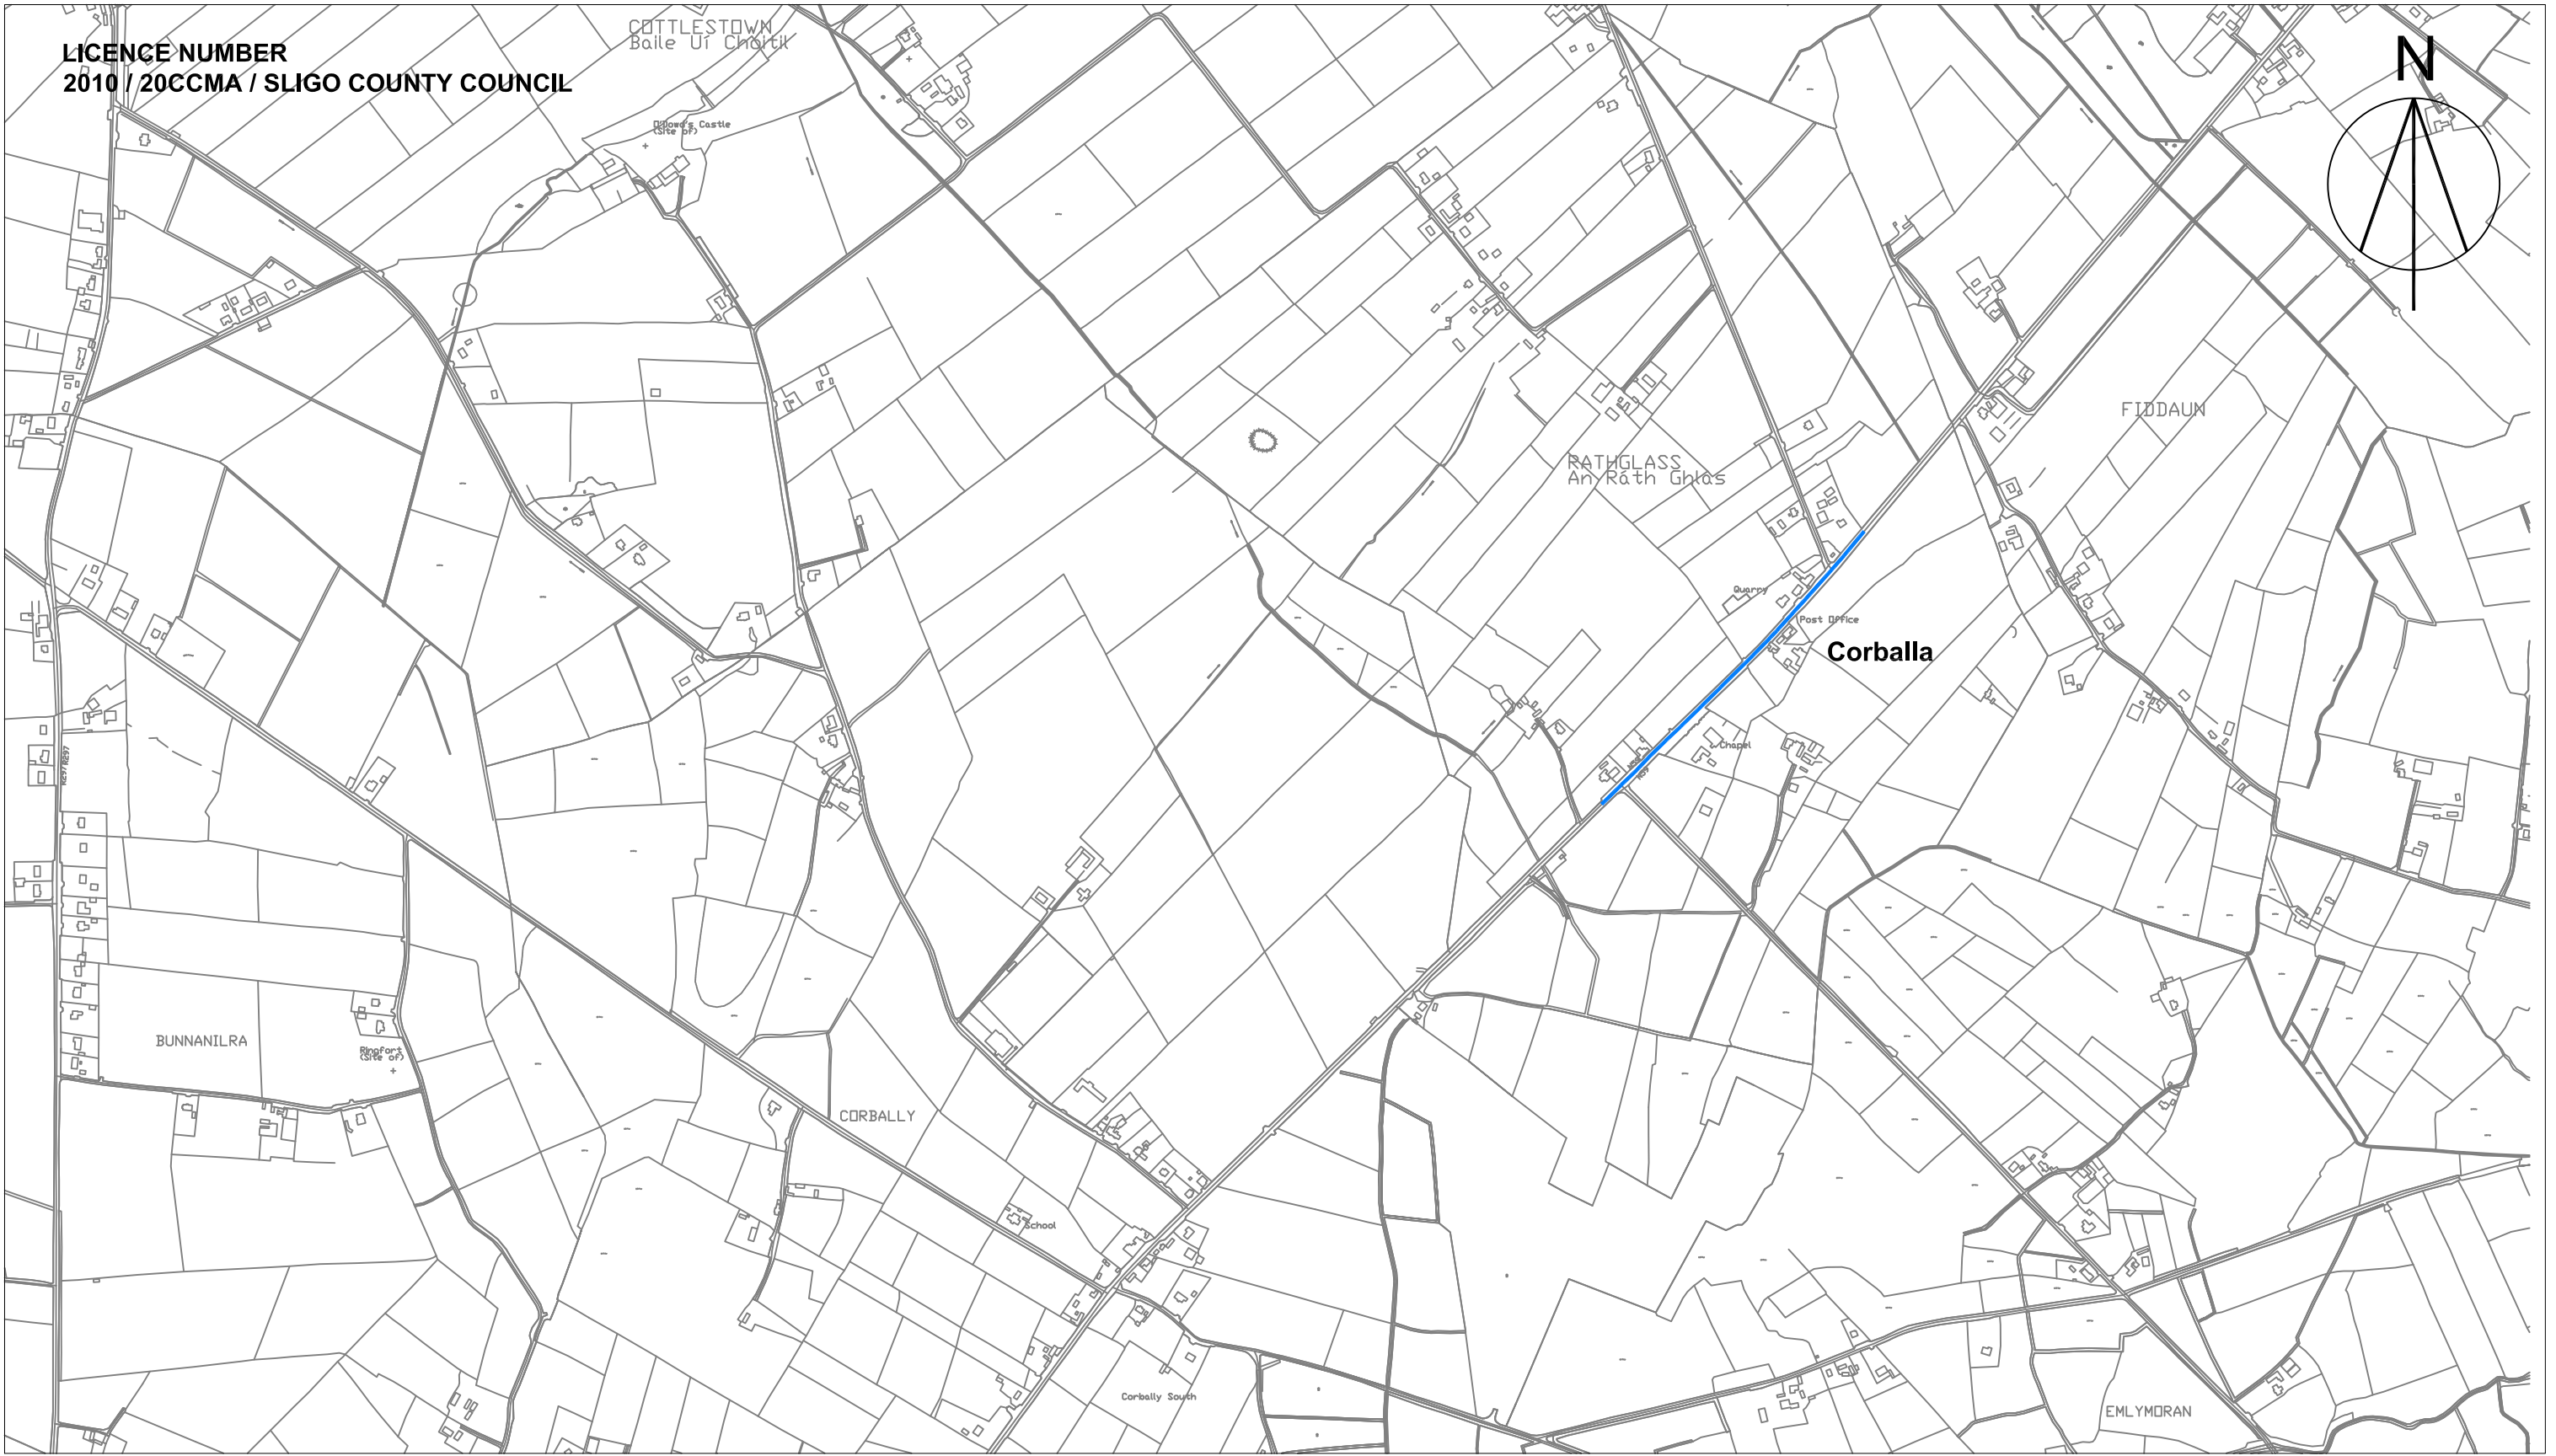

LICENCE NUMBER
2010 / 20CCMA / SLIGO COUNTY COUNCIL

Legend

- 30 Km/h
- 30 Km/h Slow Zone
- 50 Km/h
- 60 Km/h
- 80 Km/h
- 100 Km/h

Please Note:-

This display map shows "Special Speed Limits" (those specified in bye-laws) only. Default Speed Limits as specified in Sections 5 to 8 of the Road Traffic Act 2004 are as follows:-
 Motorways = 120Km/h
 National Roads = 100Km/h
 Regional Roads = 80 Km/h
 Local Roads = 80 Km/h