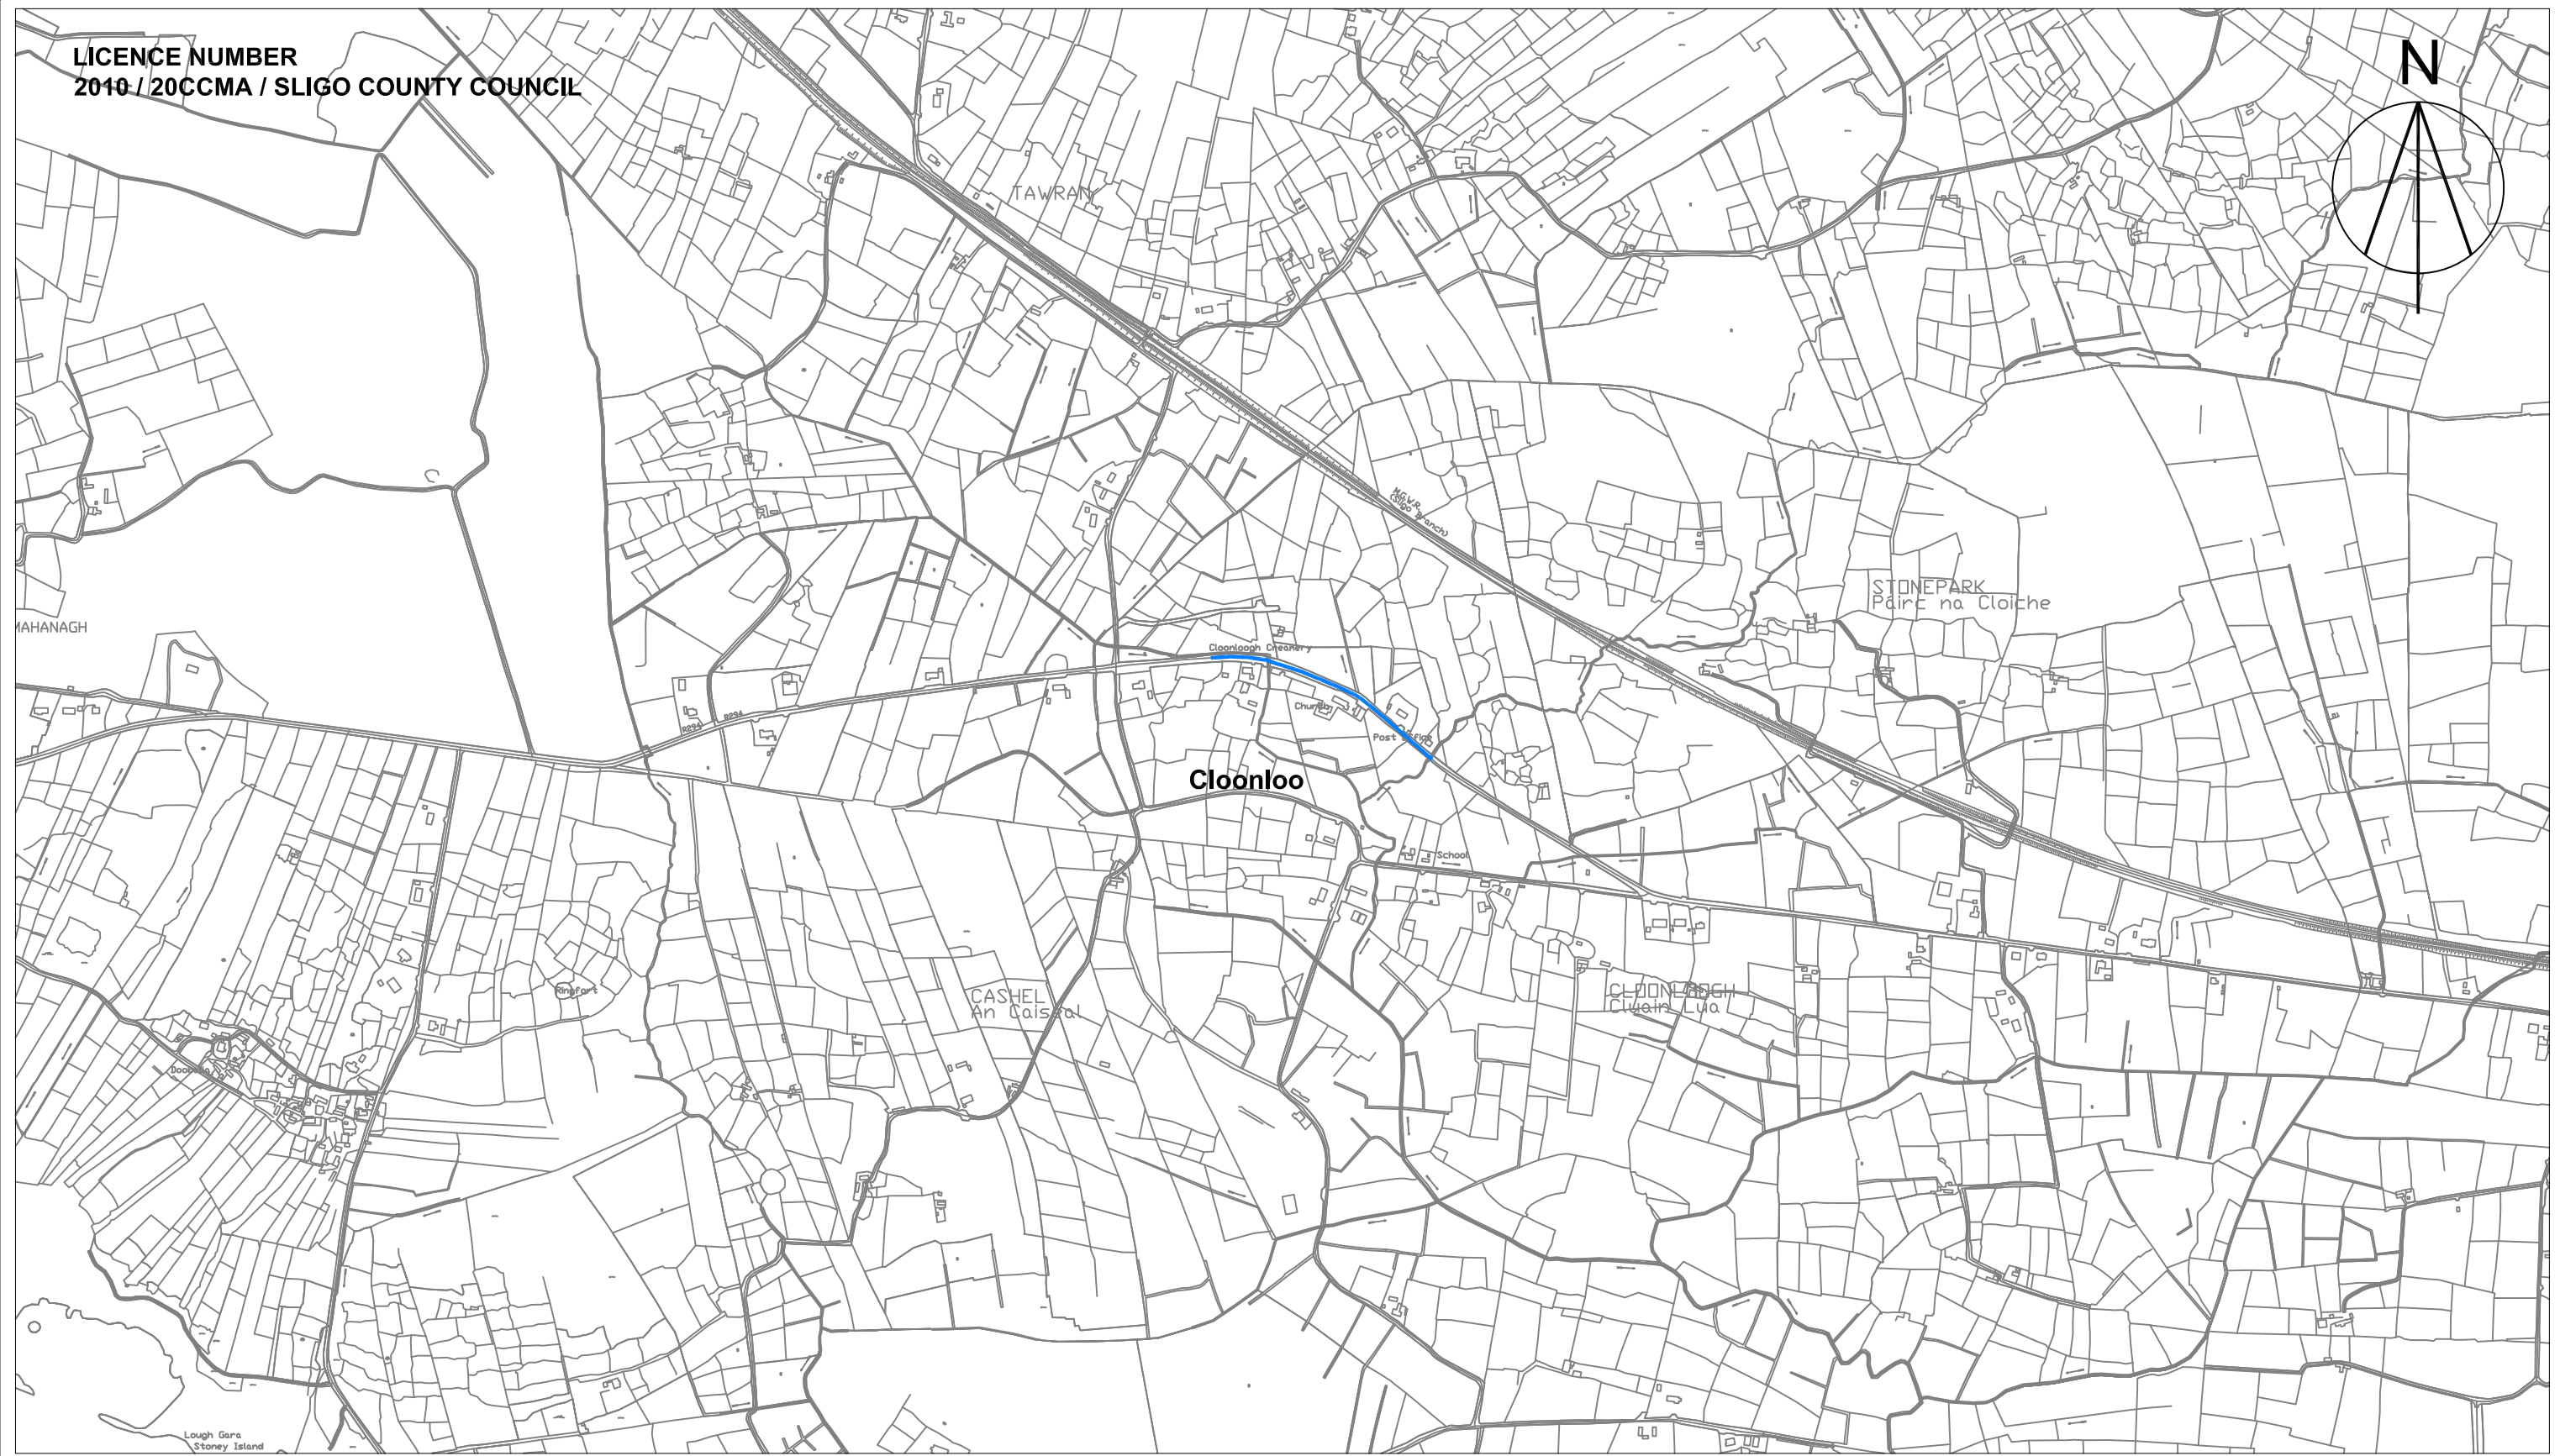

LICENCE NUMBER
2010 / 20CCMA / SLIGO COUNTY COUNCIL

Legend

	30 Km/h
	30 Km/h Slow Zone
	50 Km/h
	60 Km/h
	80 Km/h
	100 Km/h

Please Note:-
This display map shows "Special Speed Limits" (those specified in bye-laws) only. Default Speed Limits as specified in Sections 5 to 8 of the Road Traffic Act 2004 are as follows:-
Motorways = 120Km/h
National Roads = 100Km/h
Regional Roads = 80 Km/h
Local Roads = 80 Km/h

Road Traffic (Special Speed Limits) Bye-Laws 2019

Bye-Law Ref: 3.12.

Location: Cloonloo	Date August 2019	Drawing No.: SSL/2019/229
Scales (@A3) 1/10,000	Drawn E Brennan	