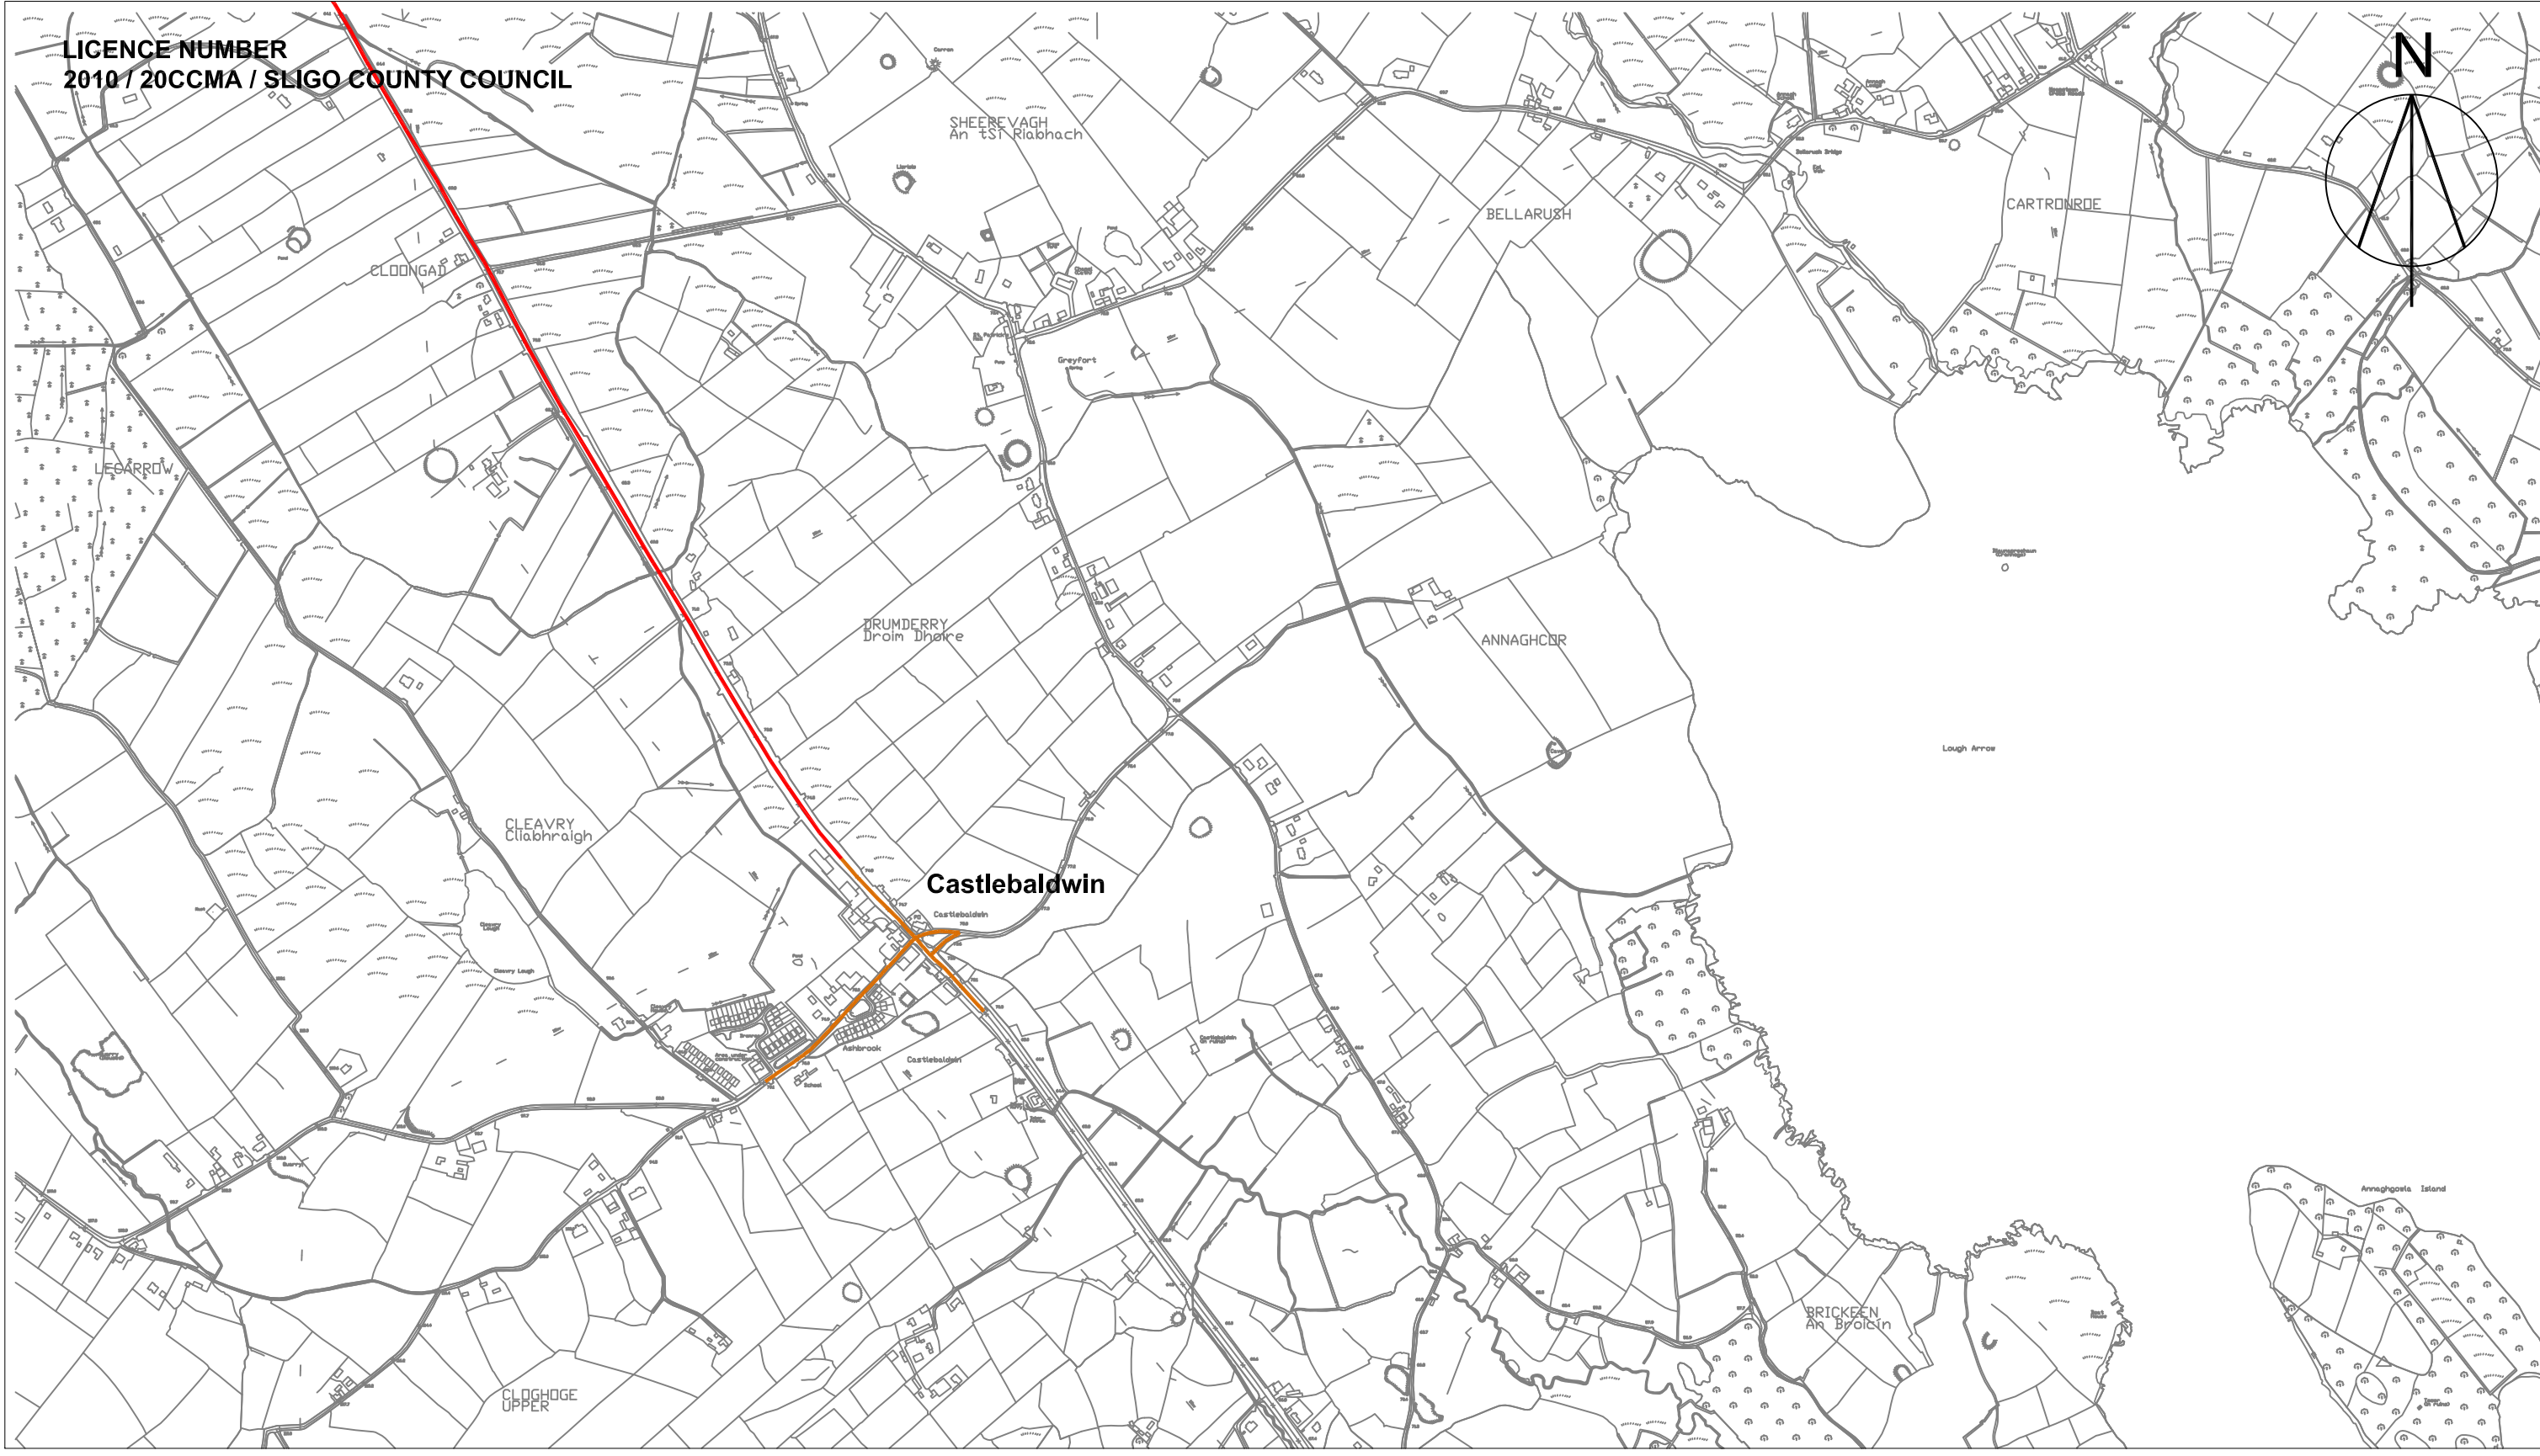

LICENCE NUMBER
2010 / 20CCMA / SLIGO COUNTY COUNCIL

Legend

	30 Km/h
	30 Km/h Slow Zone
	50 Km/h
	60 Km/h
	80 Km/h
	100 Km/h

Please Note:-
This display map shows "Special Speed Limits" (those specified in bye-laws) only. Default Speed Limits as specified in Sections 5 to 8 of the Road Traffic Act 2004 are as follows:-
Motorways = 120Km/h
National Roads = 100Km/h
Regional Roads = 80 Km/h
Local Roads = 80 Km/h