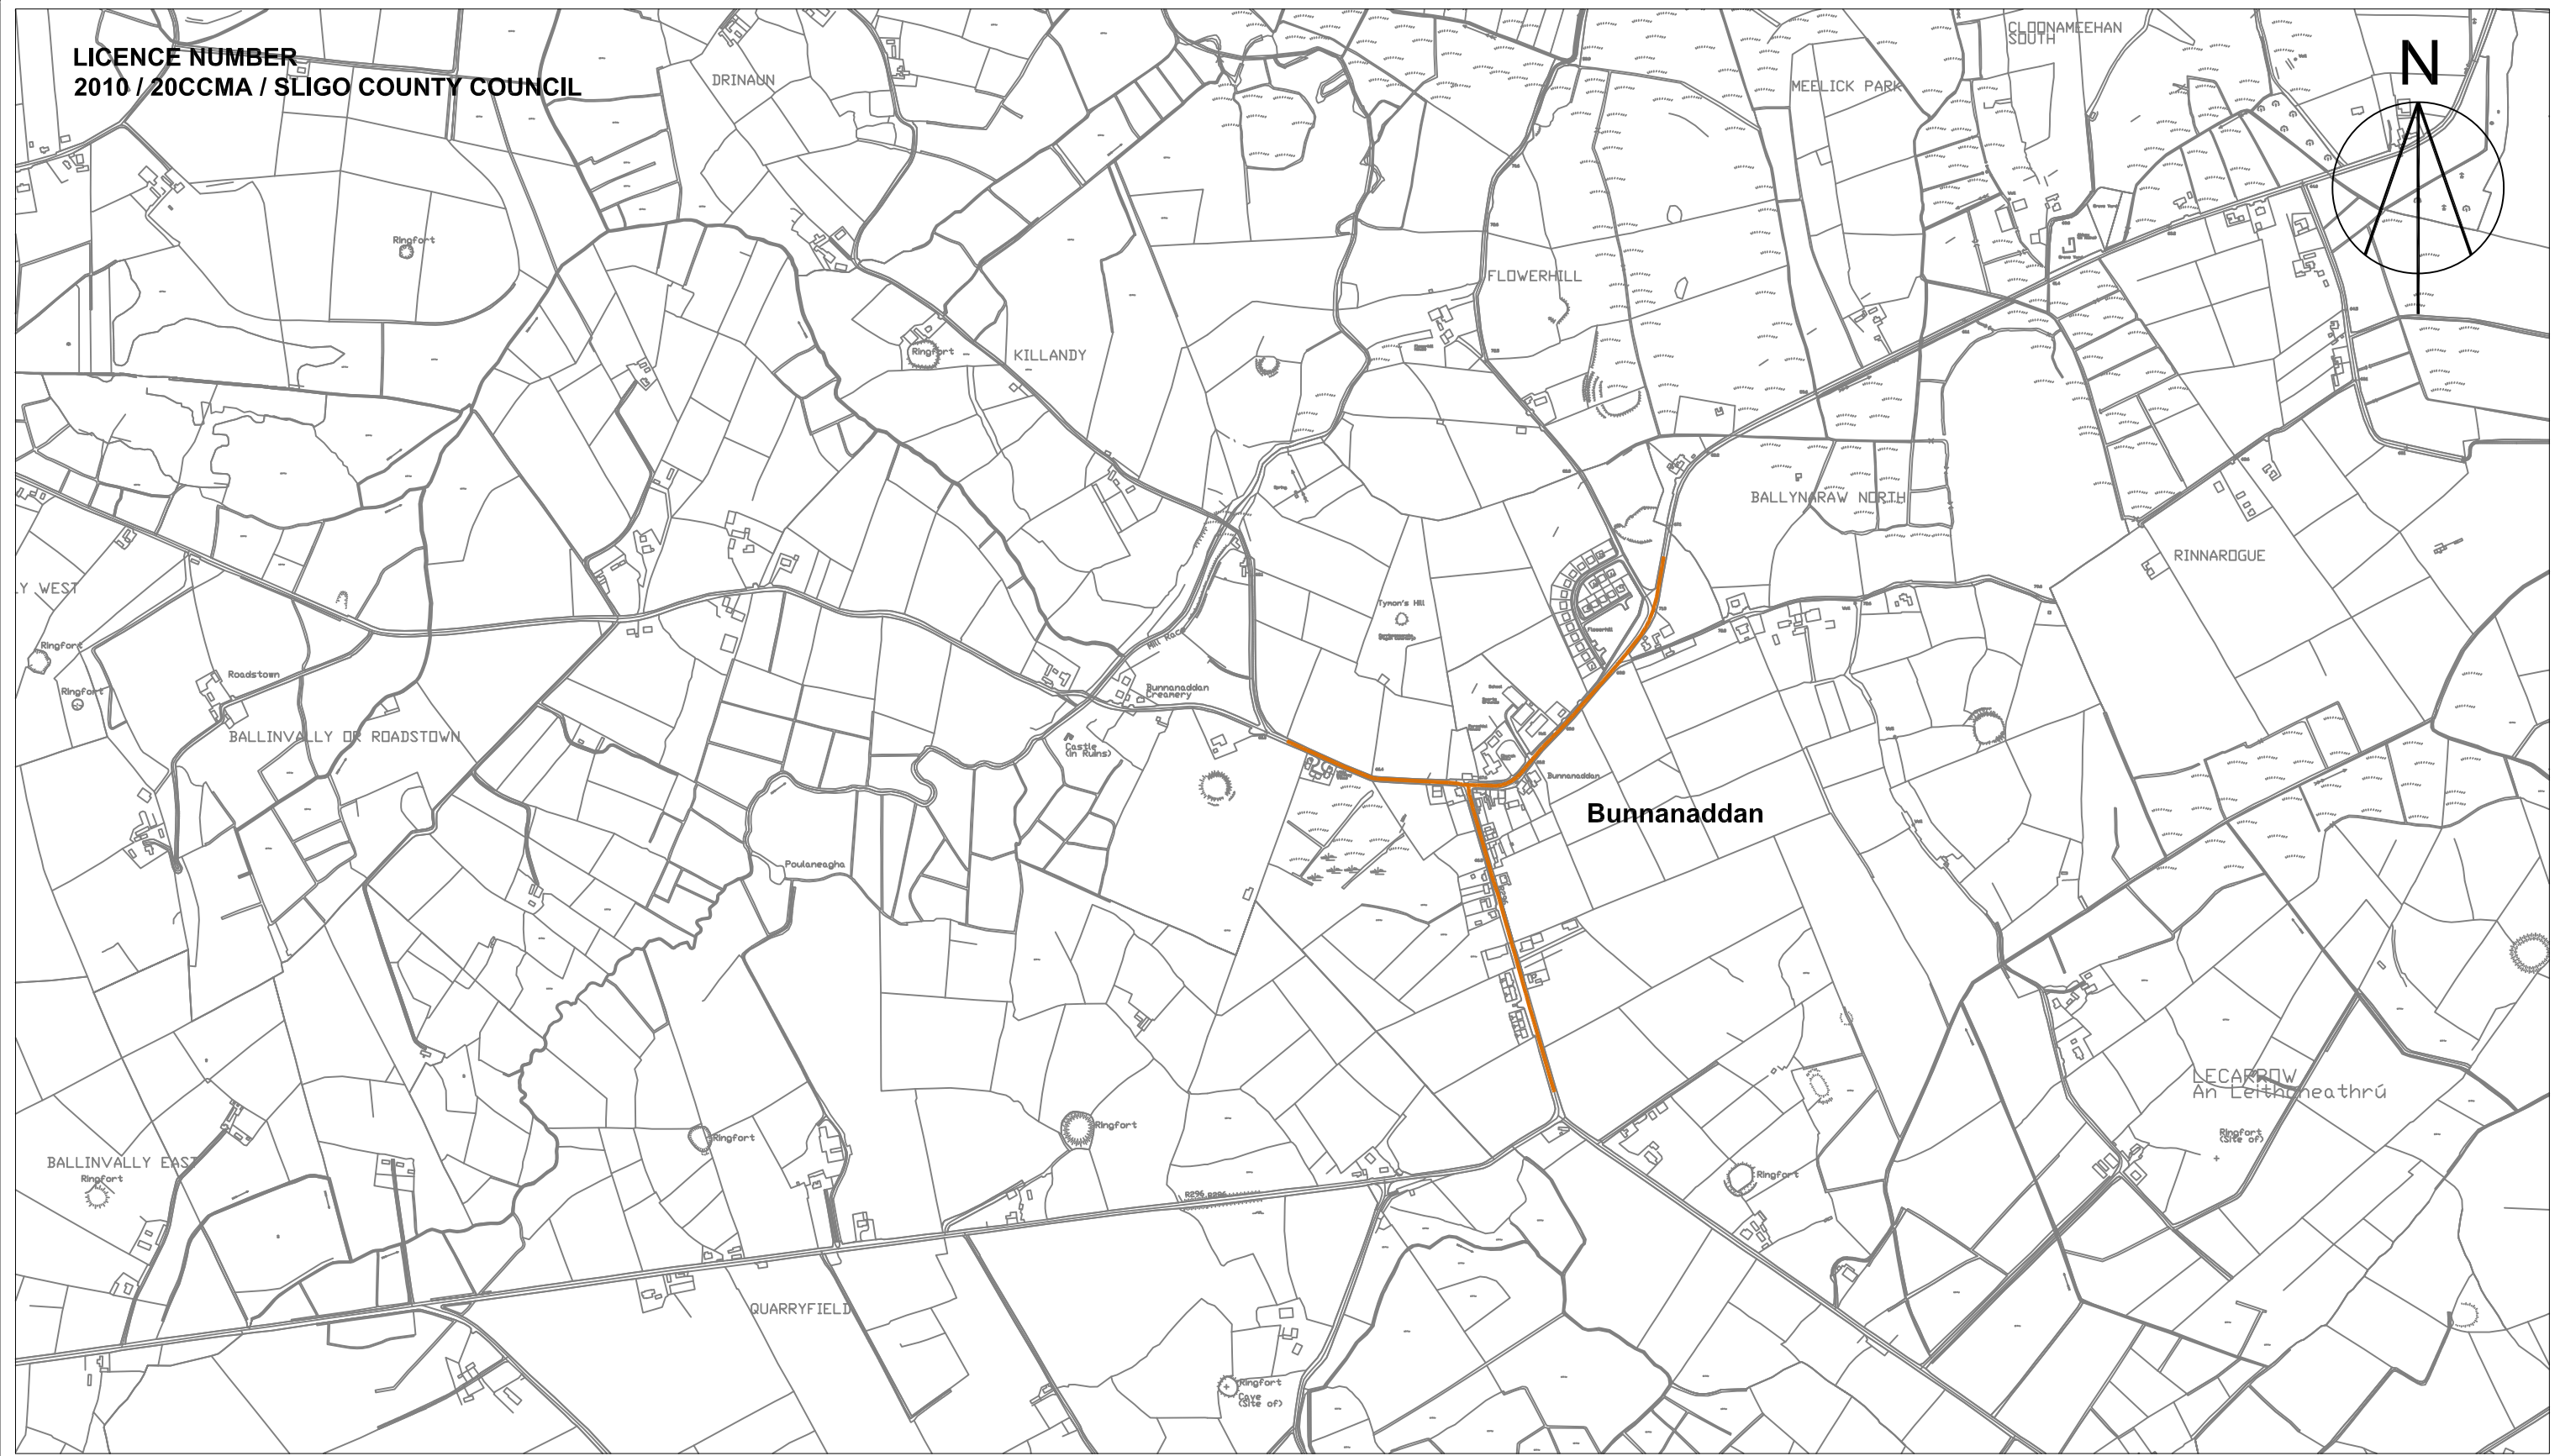

LICENCE NUMBER
2010 / 20CCMA / SLIGO COUNTY COUNCIL

Legend

	30 Km/h
	30 Km/h Slow Zone
	50 Km/h
	60 Km/h
	80 Km/h
	100 Km/h

Please Note:-
This display map shows "Special Speed Limits" (those specified in bye-laws) only. Default Speed Limits as specified in Sections 5 to 8 of the Road Traffic Act 2004 are as follows:-
Motorways = 120Km/h
National Roads = 100Km/h
Regional Roads = 80 Km/h
Local Roads = 80 Km/h

Road Traffic (Special Speed Limits) Bye-Laws 2019

Bye-Law Ref: 4.10.

Location: Bunnanaddan	Date: August 2019	Drawing No.: SSL/2019/223
Scales (@A3) 1/10,000	Drawn E Brennan	