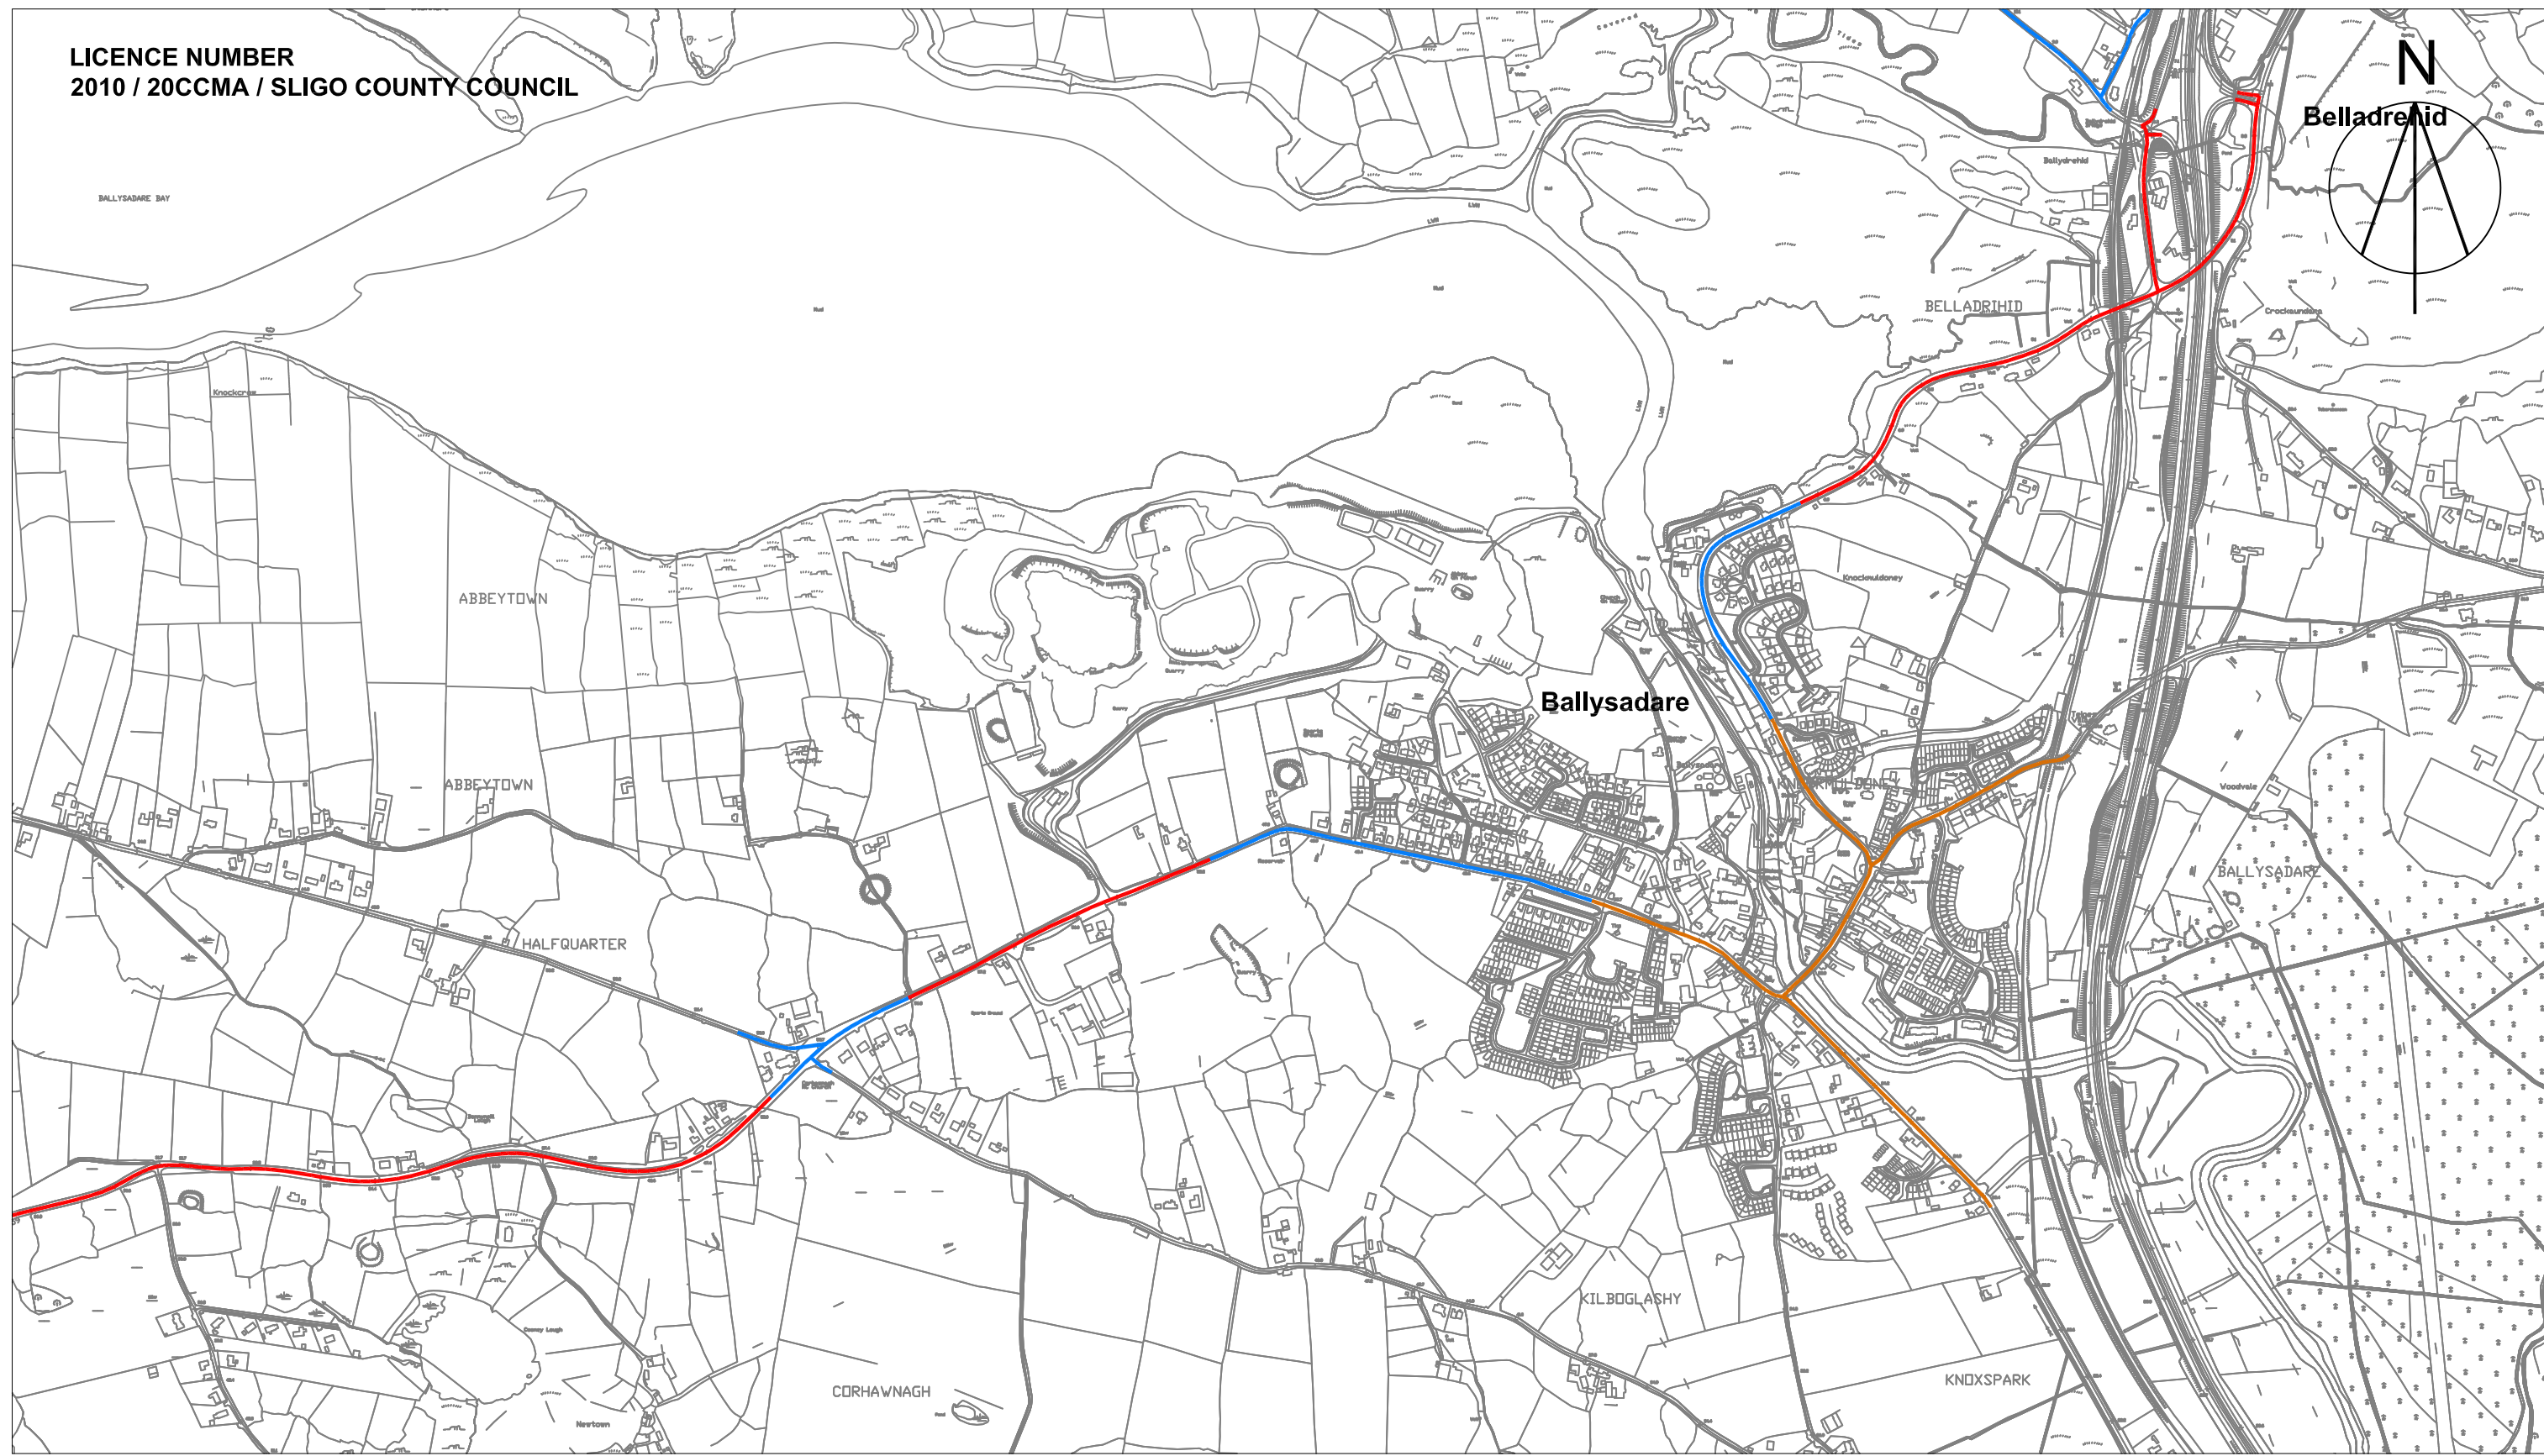

LICENCE NUMBER
2010 / 20CCMA / SLIGO COUNTY COUNCIL

- Legend**
- 30 Km/h
 - 30 Km/h Slow Zone
 - 50 Km/h
 - 50 Km/h - Periodic
 - 60 Km/h
 - 60 Km/h - Periodic
 - 80 Km/h
 - 100 Km/h

Please Note:-
This display map shows "Special Speed Limits" (those specified in bye-laws) only. Default Speed Limits as specified in Sections 5 to 8 of the Road Traffic Act 2004 are as follows:-
 Motorways = 120Km/h
 National Roads = 100Km/h
 Regional Roads = 80 Km/h
 Local Roads = 80 Km/h

Bye-Law Ref:
2.1, 3.4, 4.8.

<i>Location:</i> Ballysadare	<i>Date:</i> August 2019
<i>Scales (@A3):</i> 1/10,000	<i>Drawn:</i> E Brennan
	<i>Checked:</i> T Brennan

Drawing No.:
SSL/2019/220