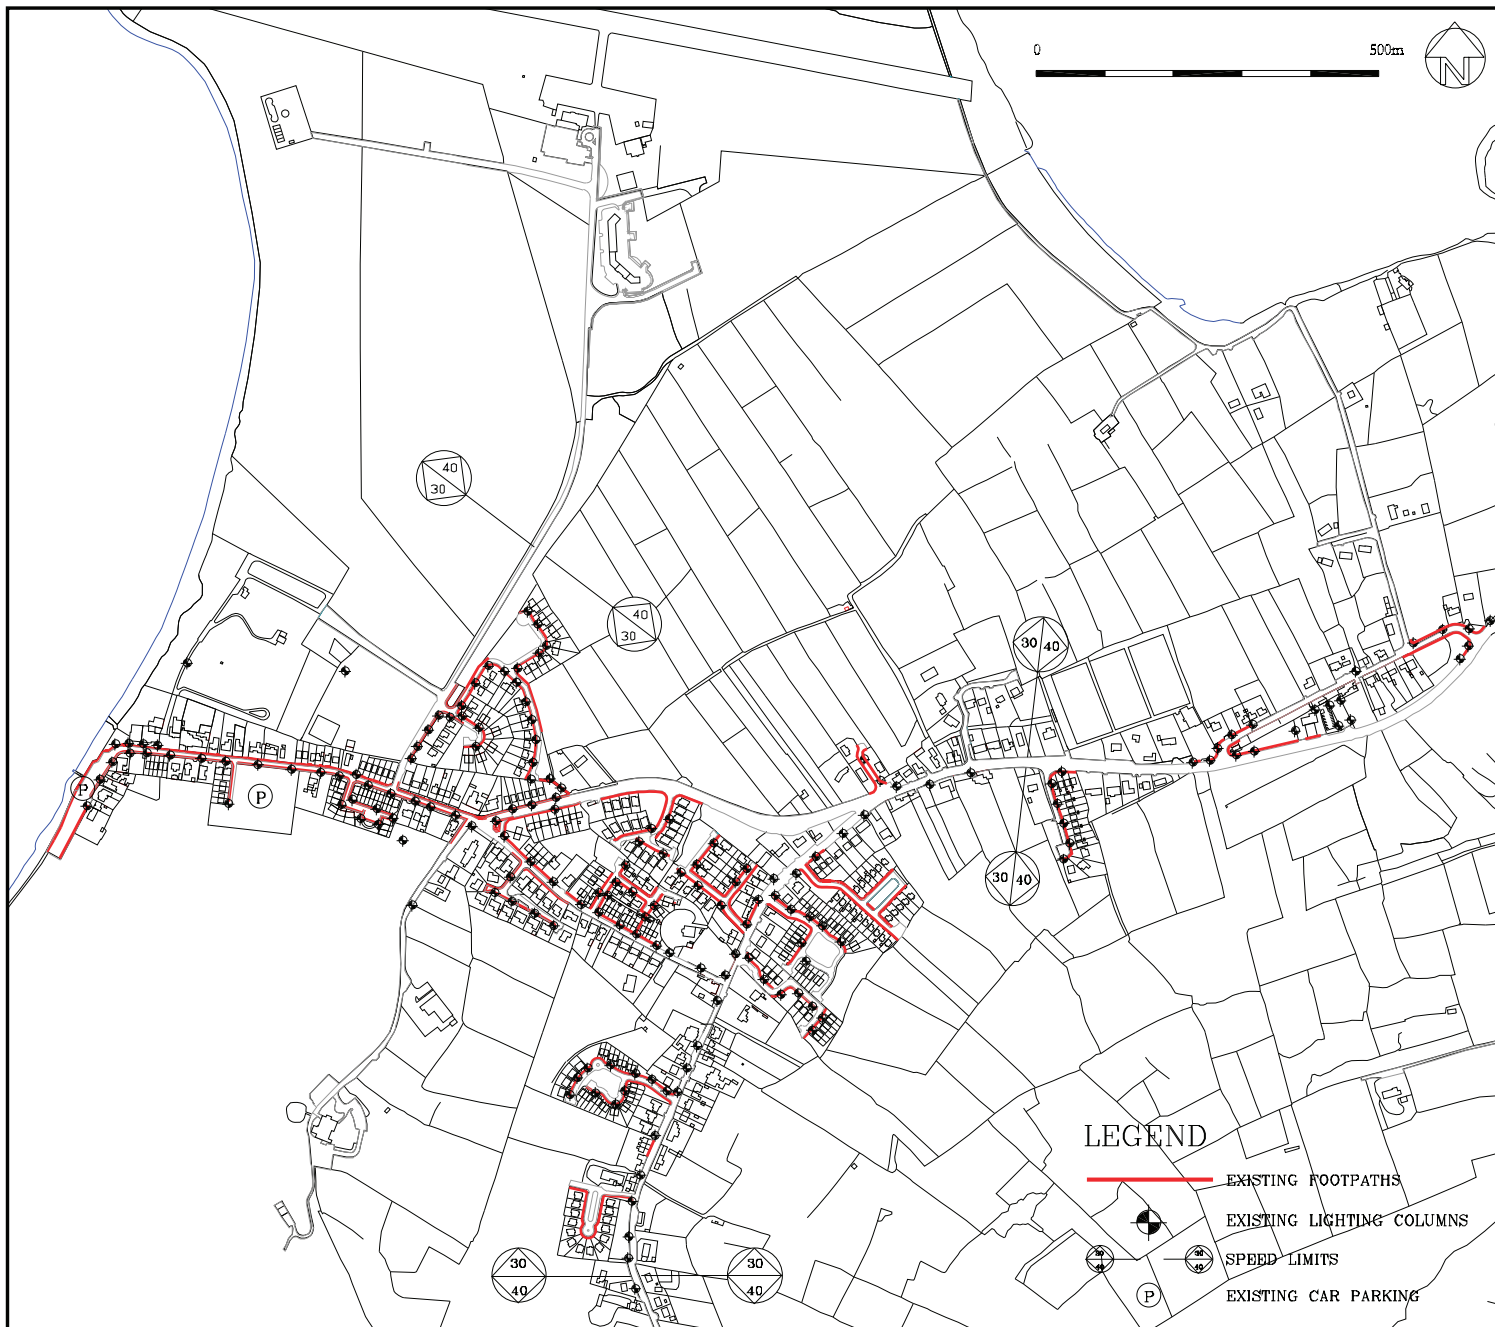

STRANDHILL Local Area Plan

Map 6

Footpaths and lighting

The survey was conducted
in the summer of 2002

Based on OS digital map Sligo 1010
Ordnance Survey Ireland Permit No. 7593
© Government of Ireland

Prepared by the [Development Planning Unit](#)
Sligo County Council
7 July 2003