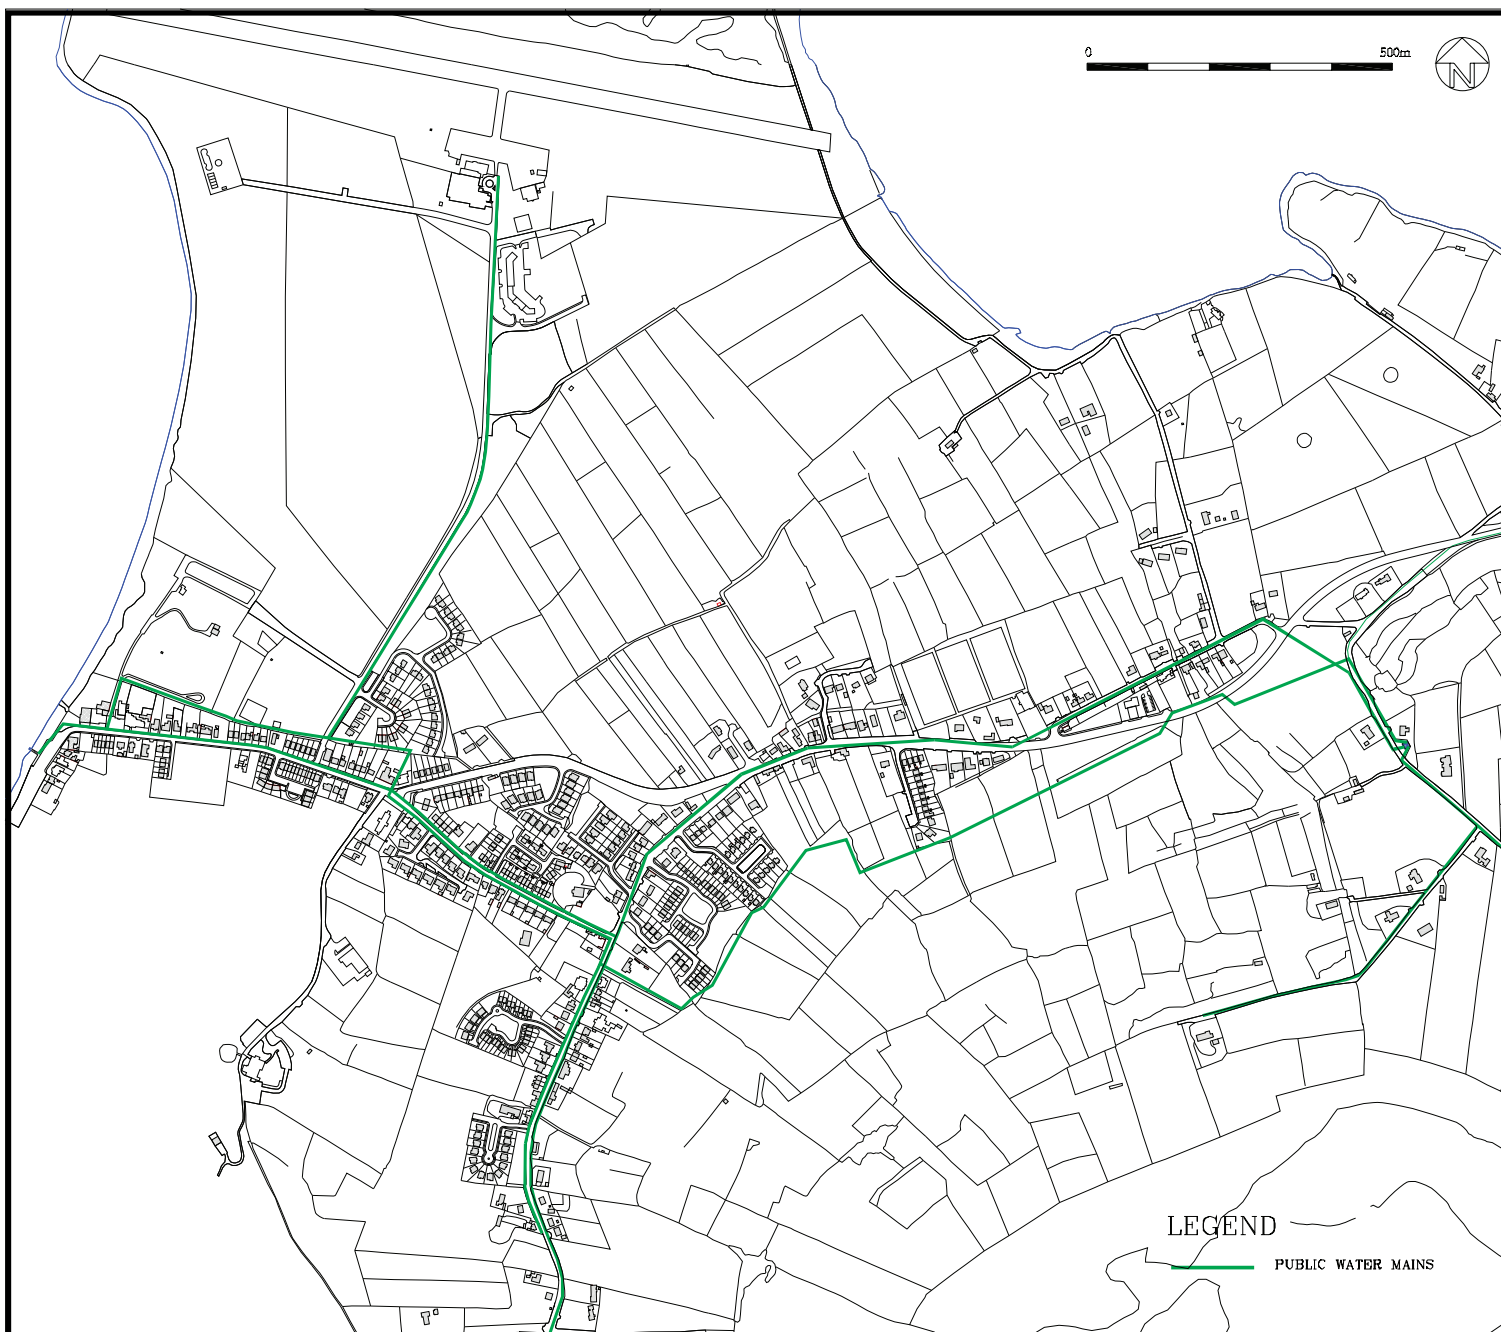

STRANDHILL Local Area Plan

Map 4

Water supply network

The survey was conducted
in the summer of 2002

Based on OS digital map Sligo 1010
Ordnance Survey Ireland Permit No. 7593
© Government of Ireland

Prepared by the [Development Planning Unit](#)
Sligo County Council
7 July 2003