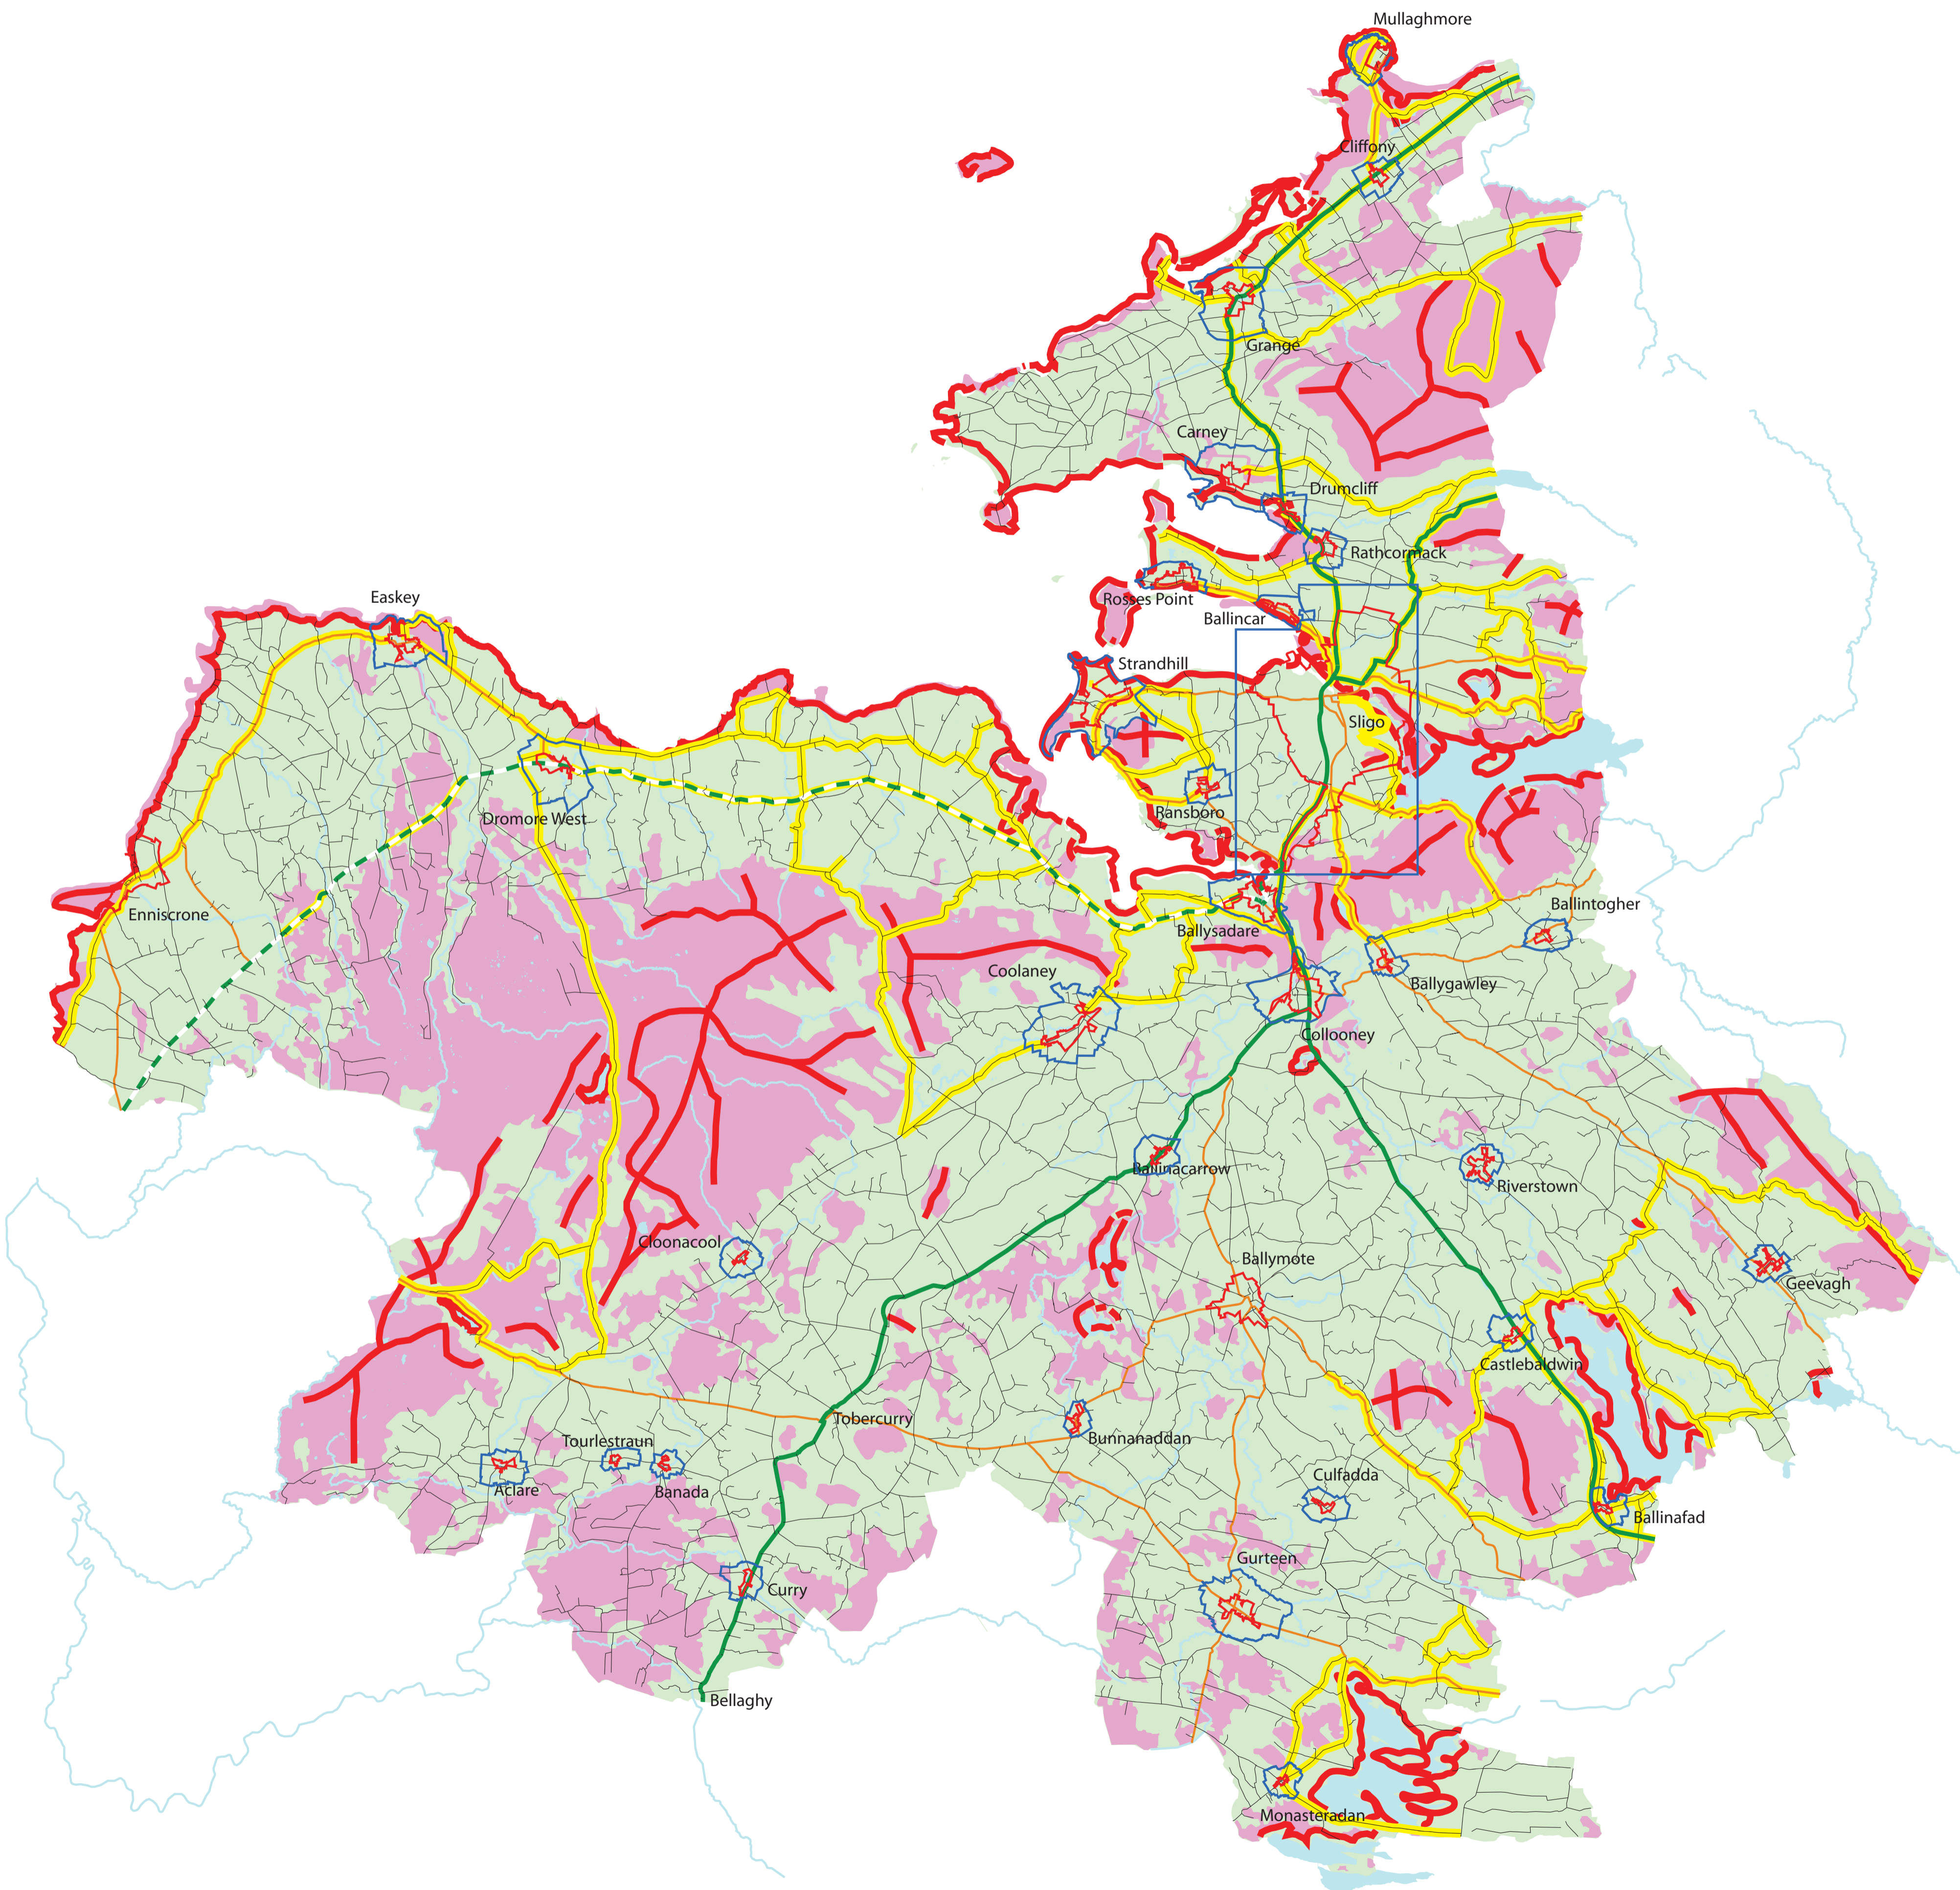

# Landscape Characterisation Map

-  Normal Rural Landscape
-  Sensitive Rural Landscape
-  Visually Vulnerable
-  Scenic Routes

**Note 1:** The environs of archaeological and historical sites are considered Visually Vulnerable Areas

**Note 2:** Scenic Routes are public roads from which the views and prospects towards Visually Vulnerable features are to be preserved