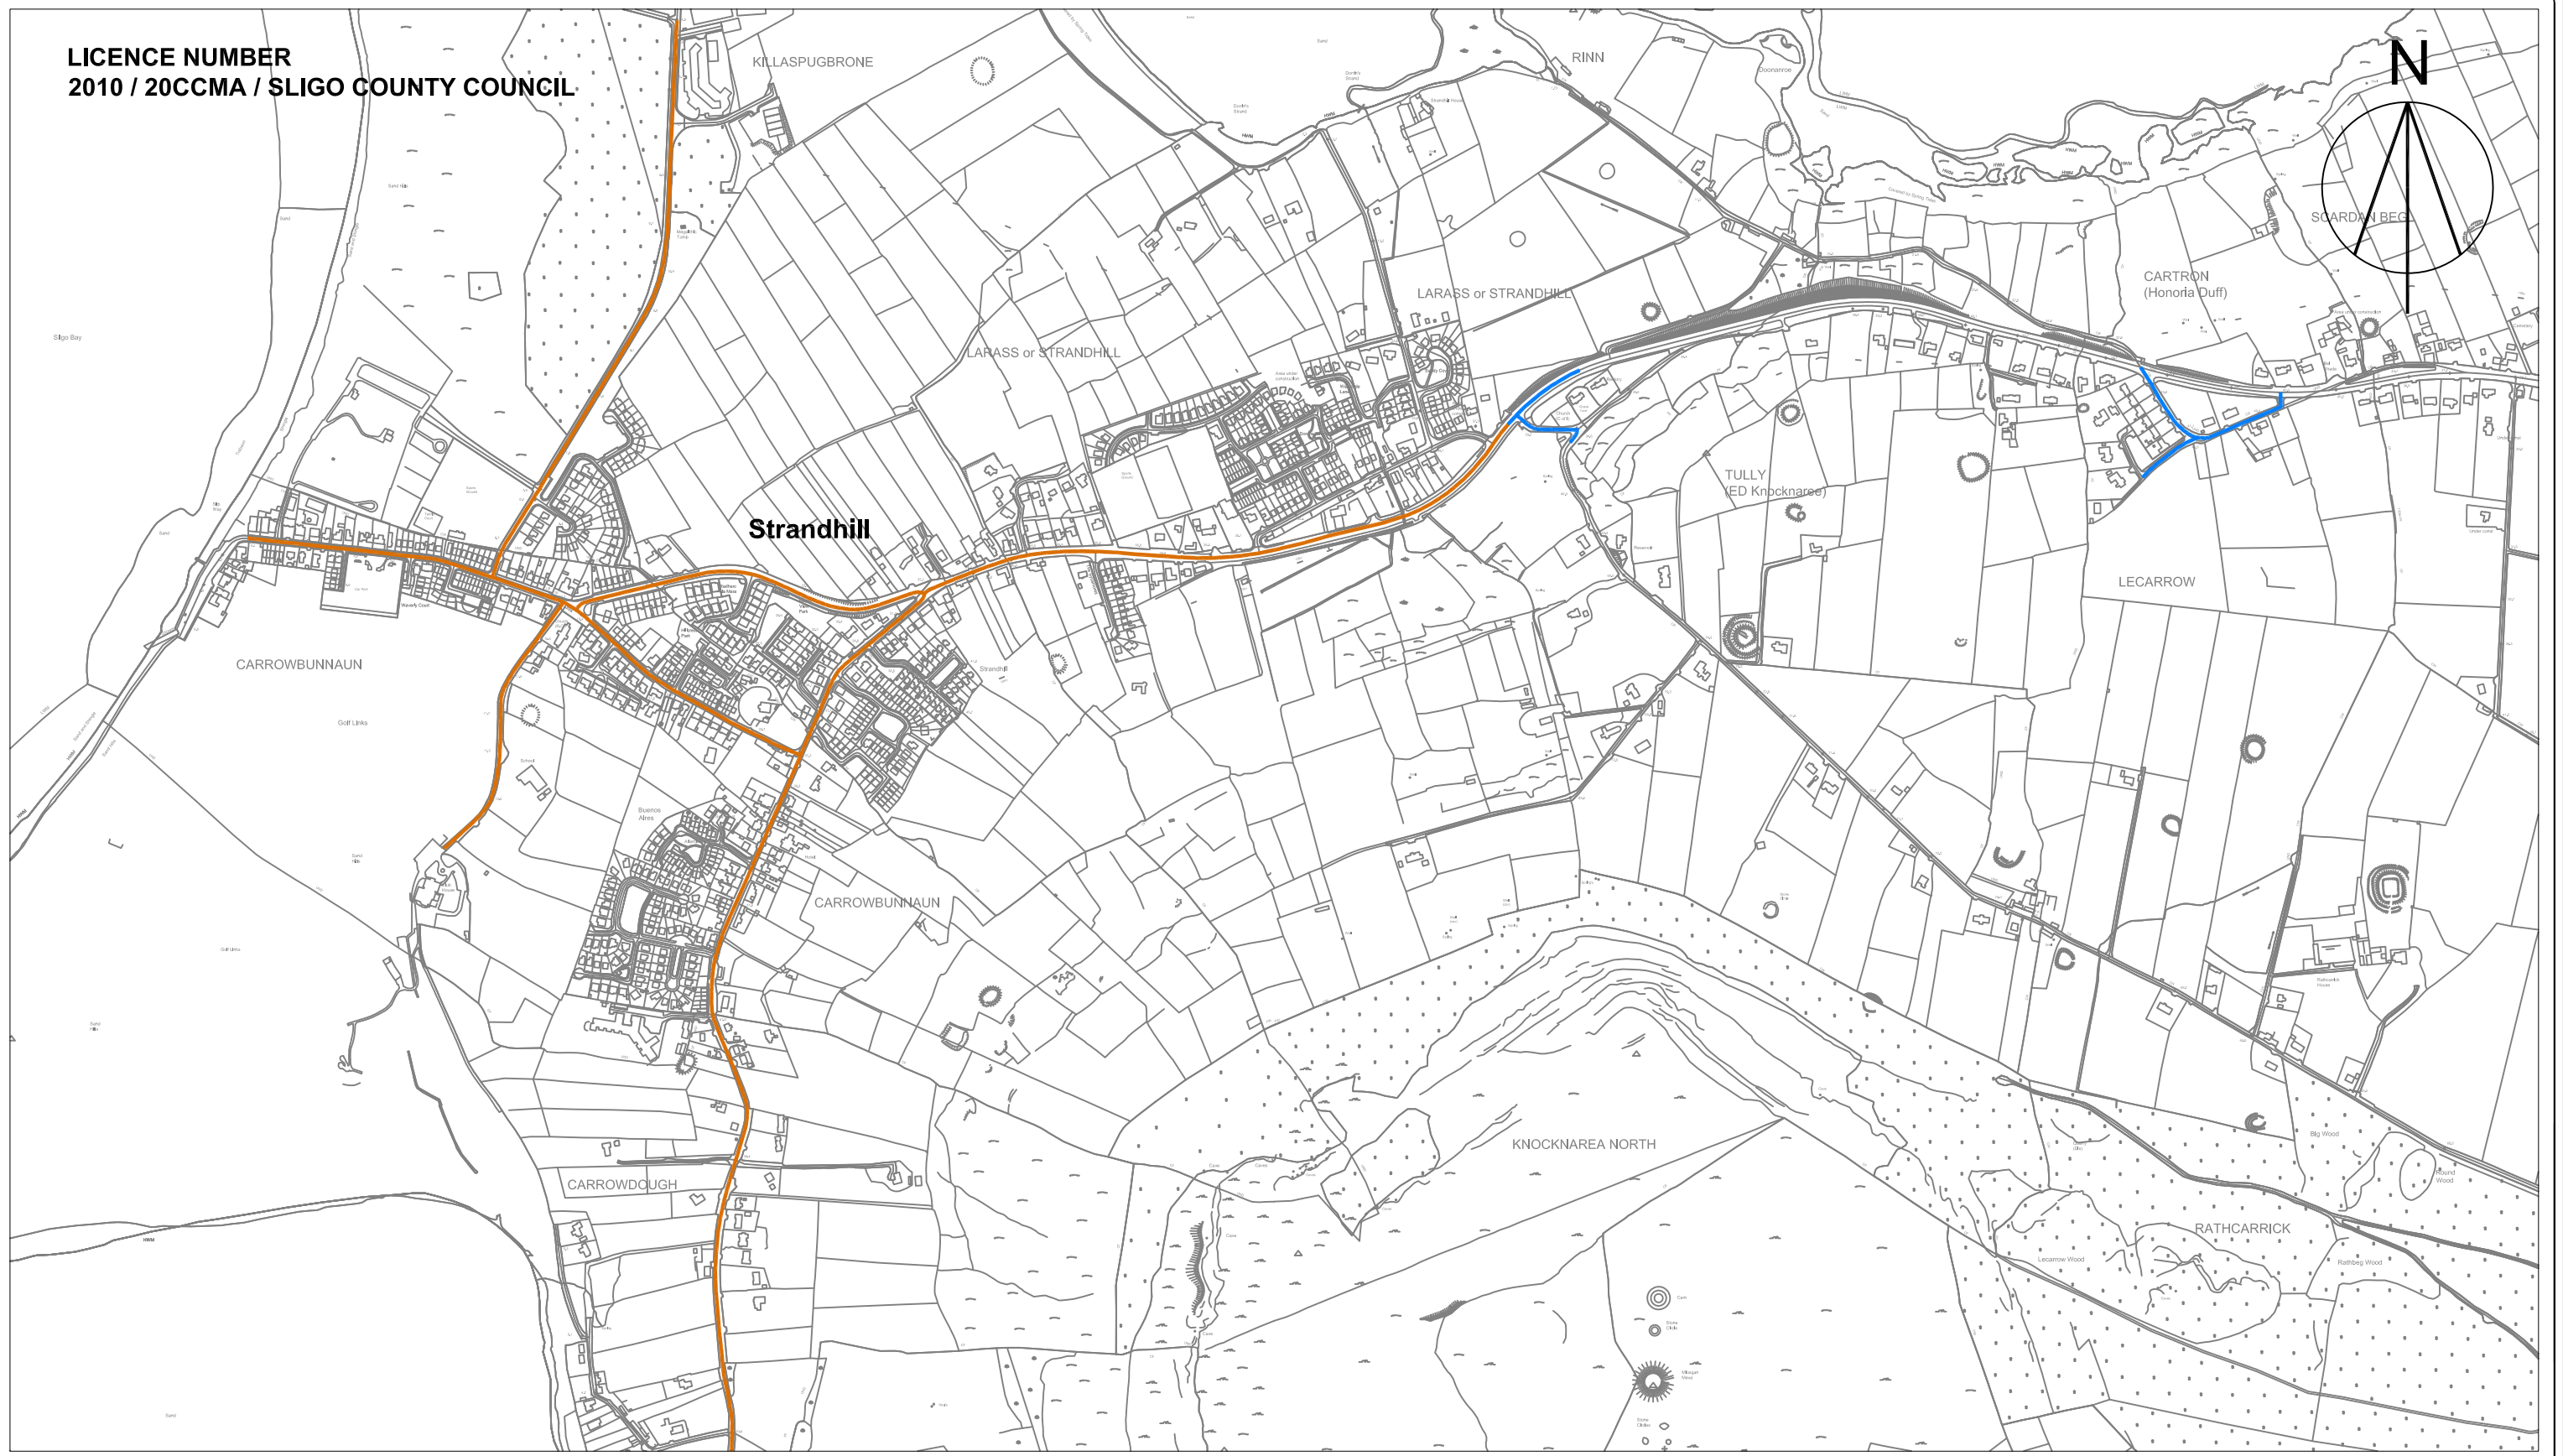

LICENCE NUMBER
2010 / 20CCMA / SLIGO COUNTY COUNCIL

Legend

	30 Km/h
	30 Km/h Slow Zone
	50 Km/h
	60 Km/h
	80 Km/h
	100 Km/h

Please Note:-
This display map shows "Special Speed Limits" (those specified in bye-laws) only. Default Speed Limits as specified in Sections 5 to 8 of the Road Traffic Act 2004 are as follows:-
 Motorways = 120Km/h
 National Roads = 100Km/h
 Regional Roads = 80 Km/h
 Local Roads = 80 Km/h

Road Traffic (Special Speed Limits) Bye-Laws 2017

Bye-Law Ref:
3.25, 4.34.

Location:
Strandhill

Date
July 2017

Scales (@A3)
1/10,000

Drawn
E Brennan

Checked
T Brennan

Drawing No.:
SSL/2017/256